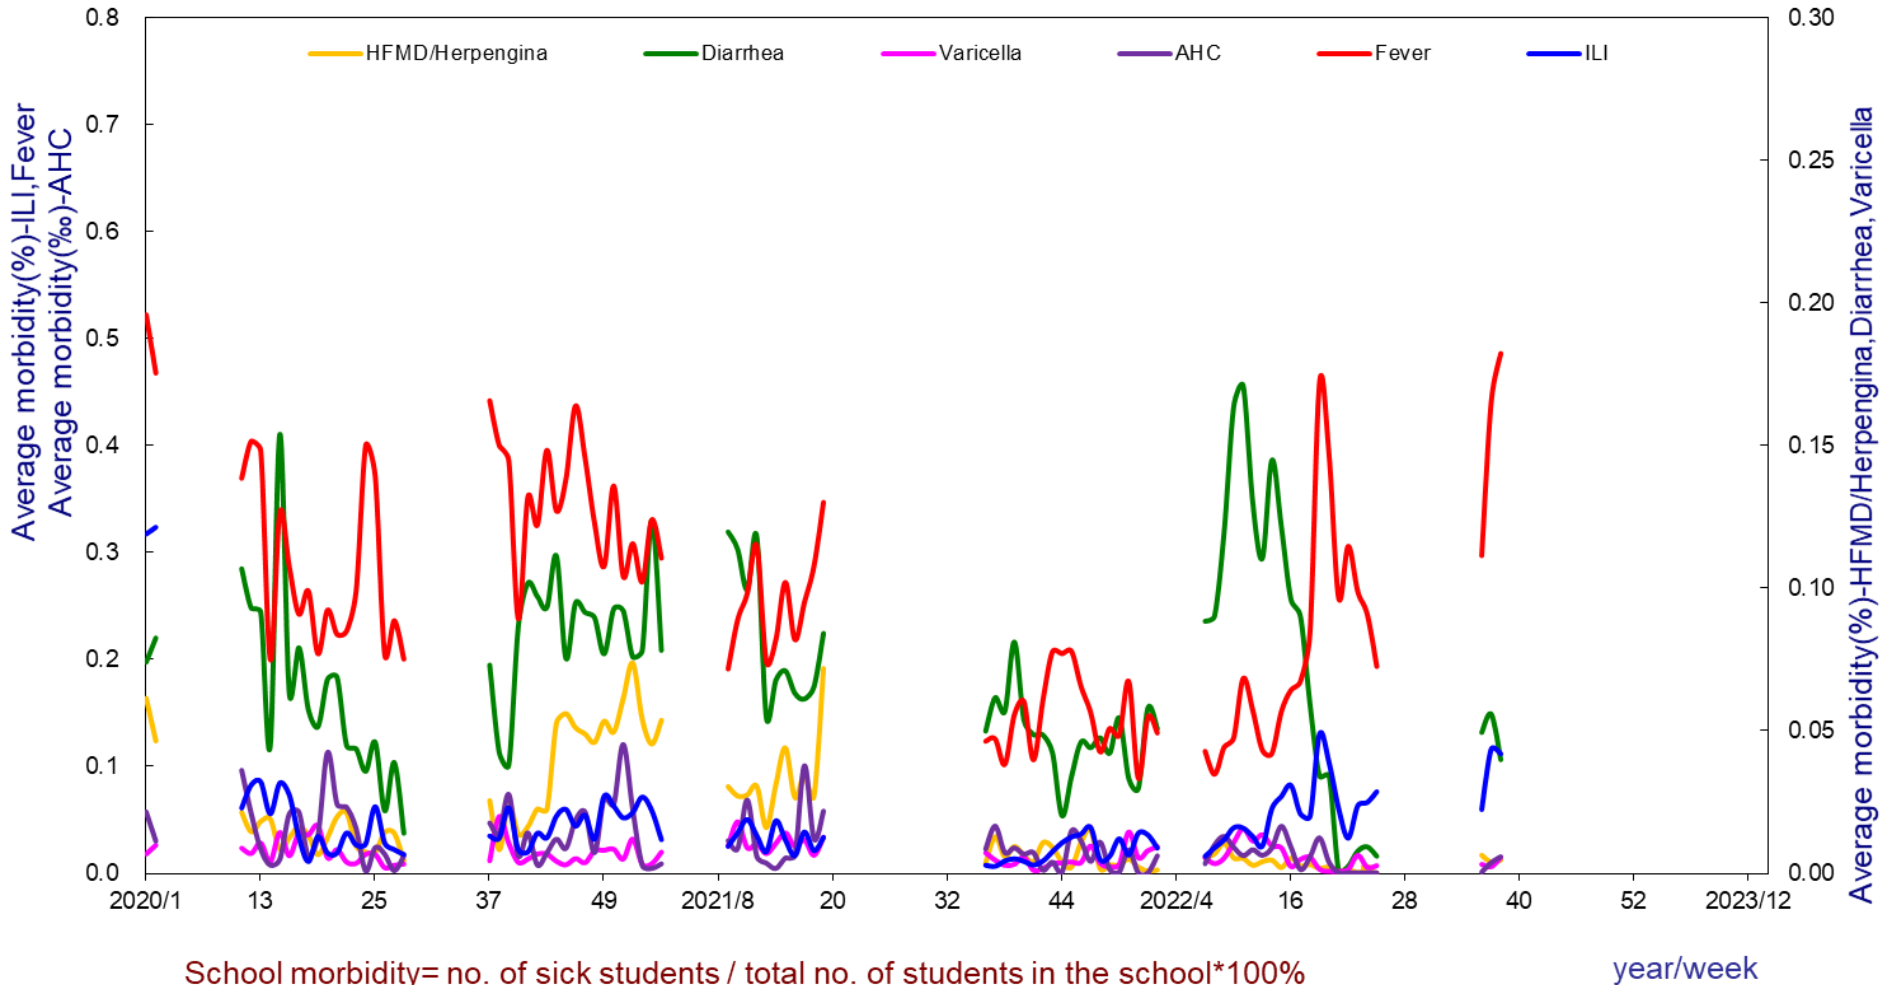

### The Average Morbidity of Disease Reported by Sentinel Schools in Taiwan

School morbidity= no. of sick students / total no. of students in the school\*100%

Average morbidity= Average of morbidities of individual schools