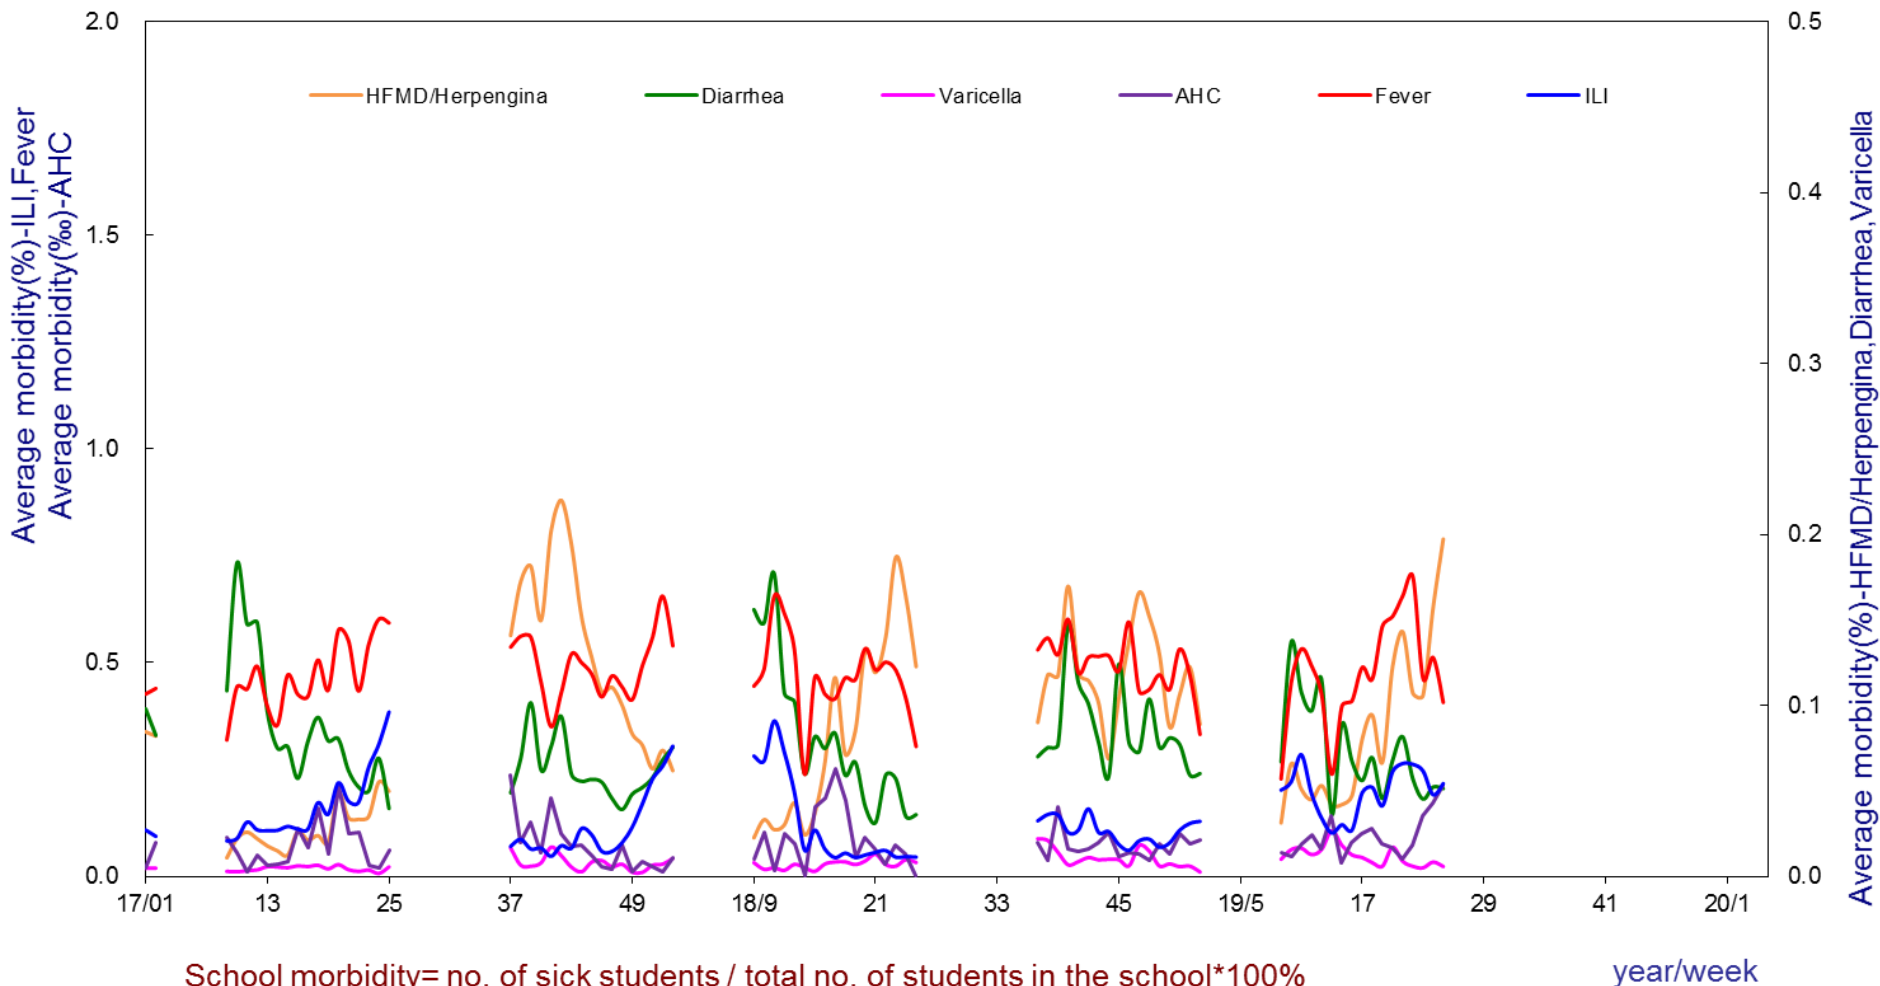

### The Average Morbidity of Disease Reported by Sentinel Schools in Taiwan

School morbidity= no. of sick students / total no. of students in the school\*100%

Average morbidity= Average of morbidities of individual schools

year/week