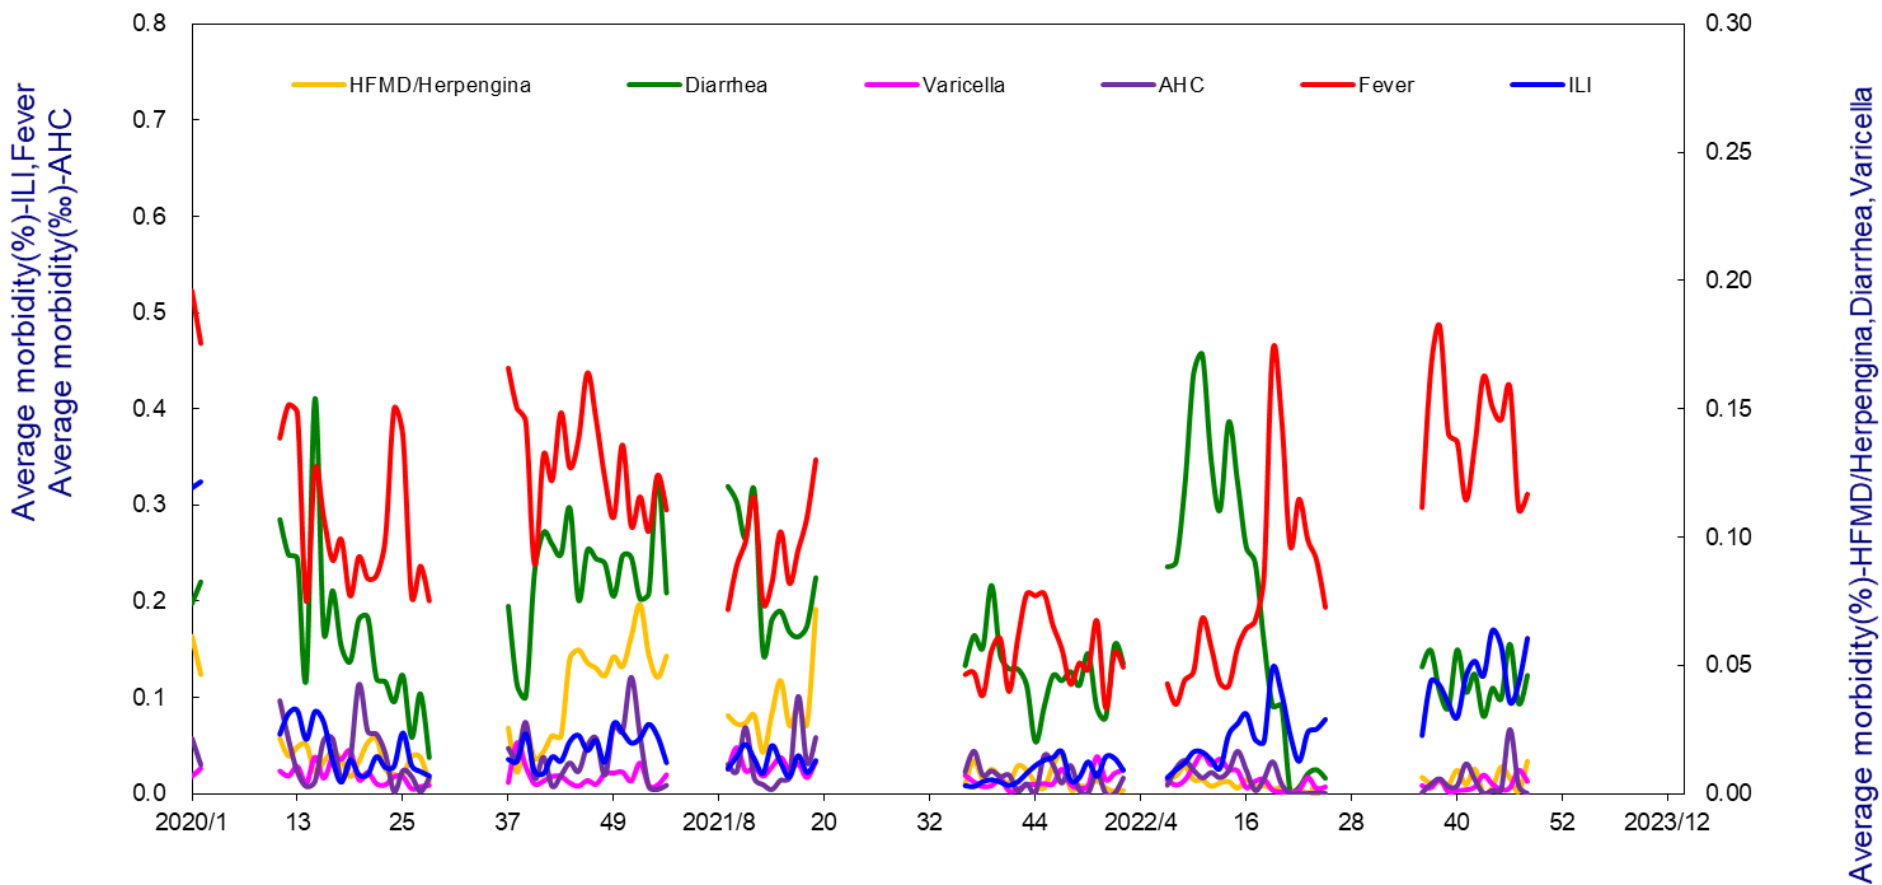

The Average Morbidity of Disease Reported by Sentinel Schools in Taiwan

School morbidity= no. of sick students / total no. of students in the school*100%
 Average morbidity= Average of morbidities of individual schools

year/week