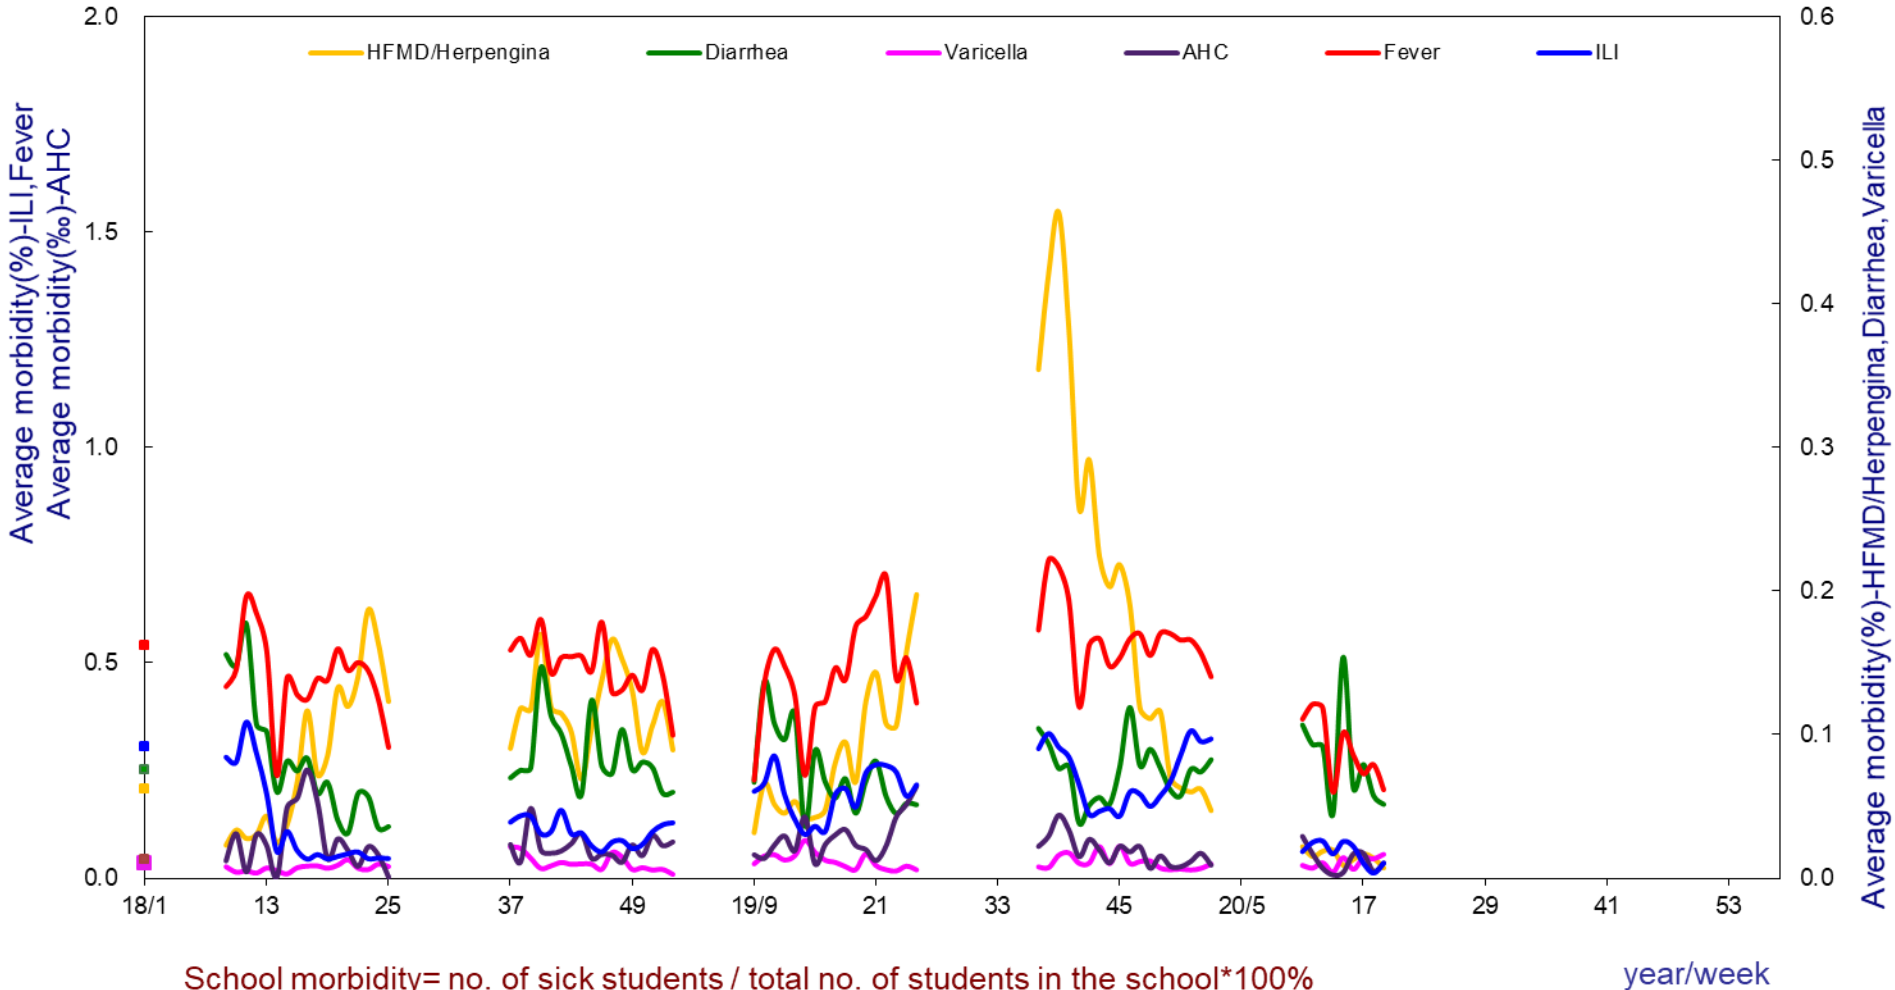

The Average Morbidity of Disease Reported by Sentinel Schools in Taiwan

School morbidity= no. of sick students / total no. of students in the school*100%

Average morbidity= Average of morbidities of individual schools