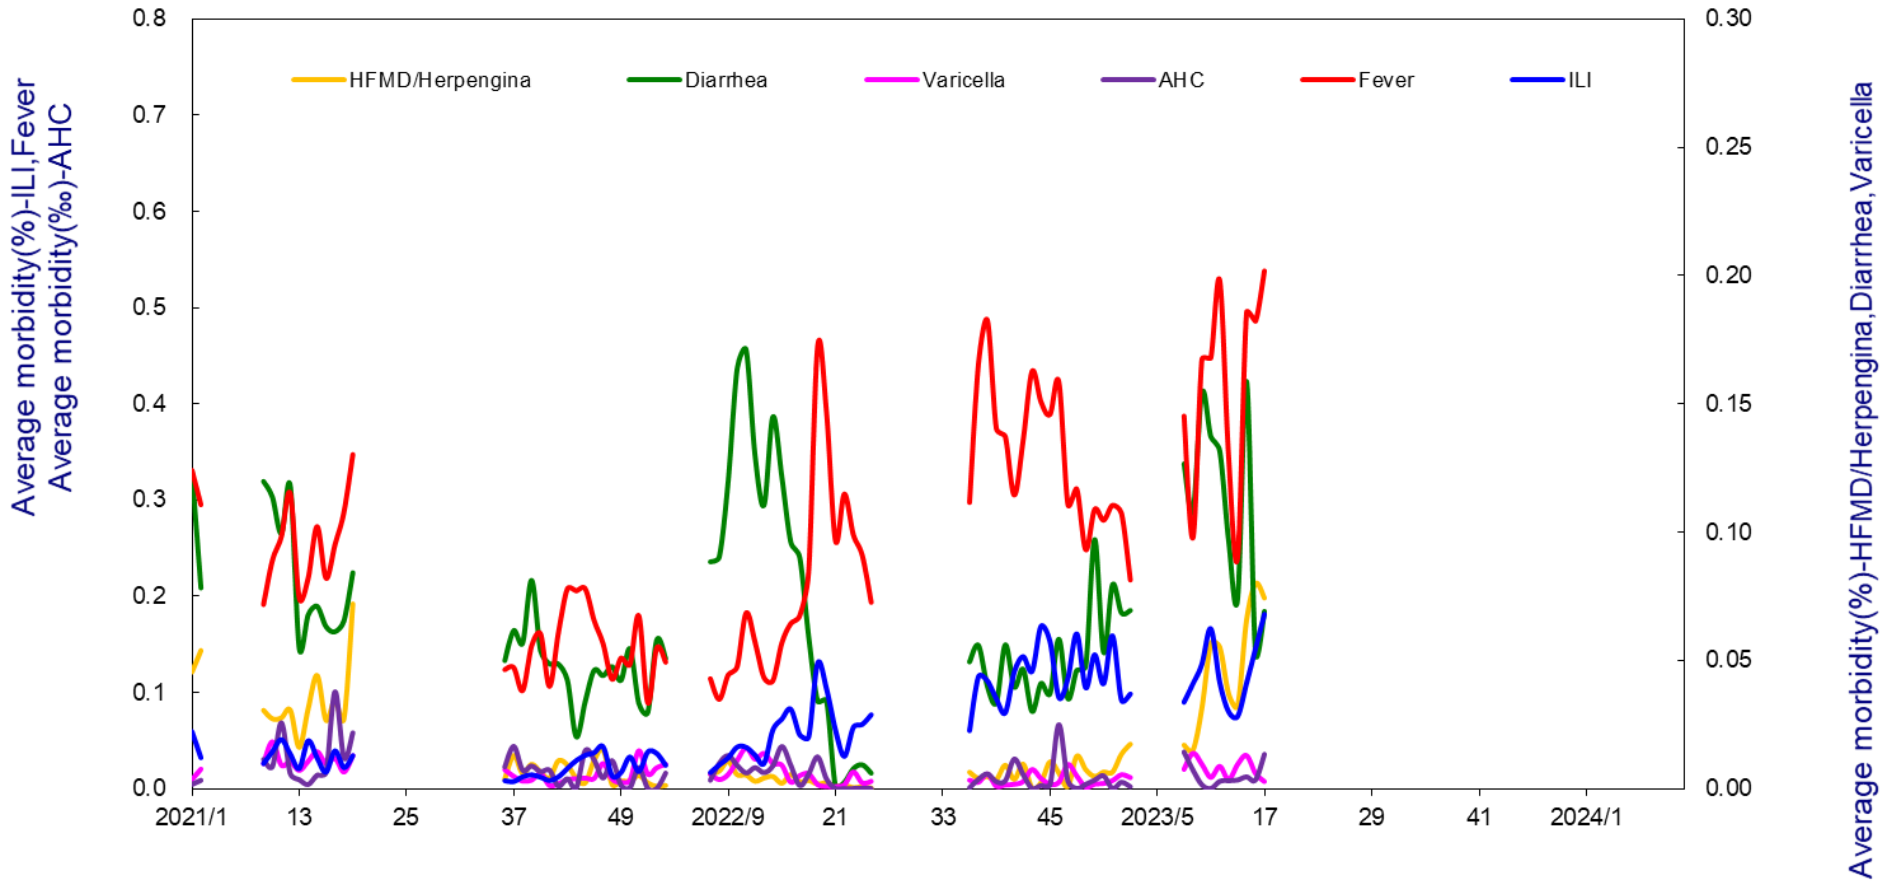

### The Average Morbidity of Disease Reported by Sentinel Schools in Taiwan

School morbidity= no. of sick students / total no. of students in the school\*100%  
 Average morbidity= Average of morbidities of individual schools

year/week