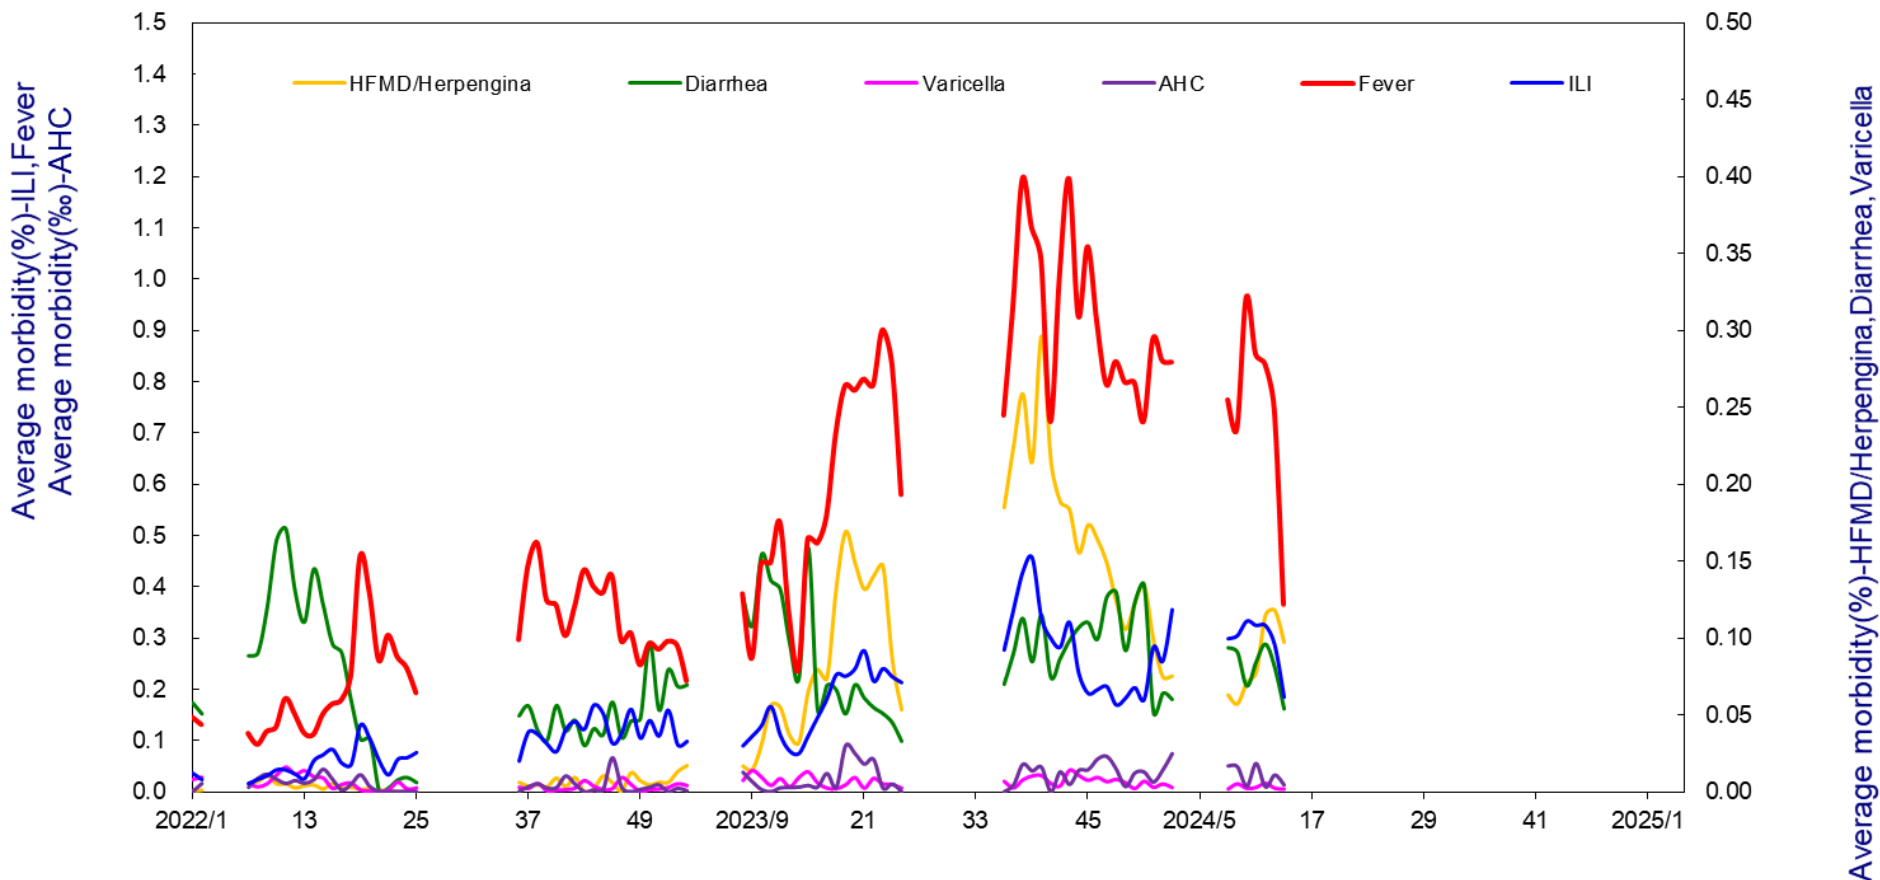

The Average Morbidity of Disease Reported by Sentinel Schools in Taiwan

School morbidity= no. of sick students / total no. of students in the school*100%
 Average morbidity= Average of morbidities of individual schools

year/week