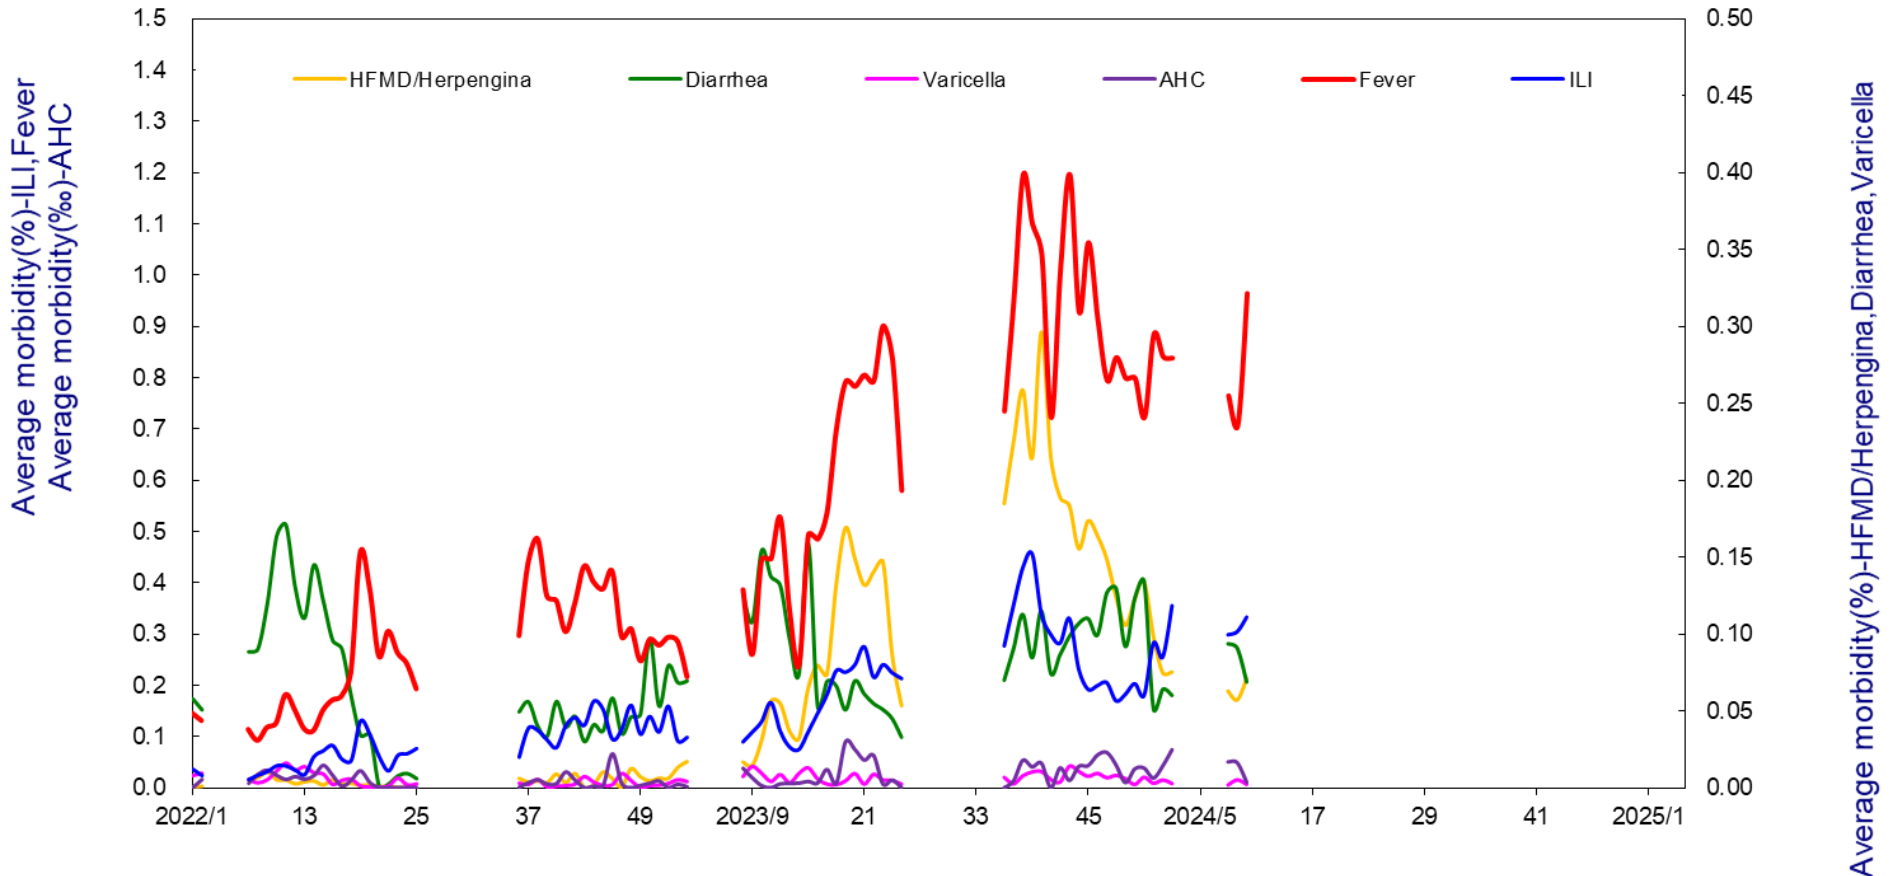

The Average Morbidity of Disease Reported by Sentinel Schools in Taiwan

School morbidity= no. of sick students / total no. of students in the school*100%
 Average morbidity= Average of morbidities of individual schools

year/week