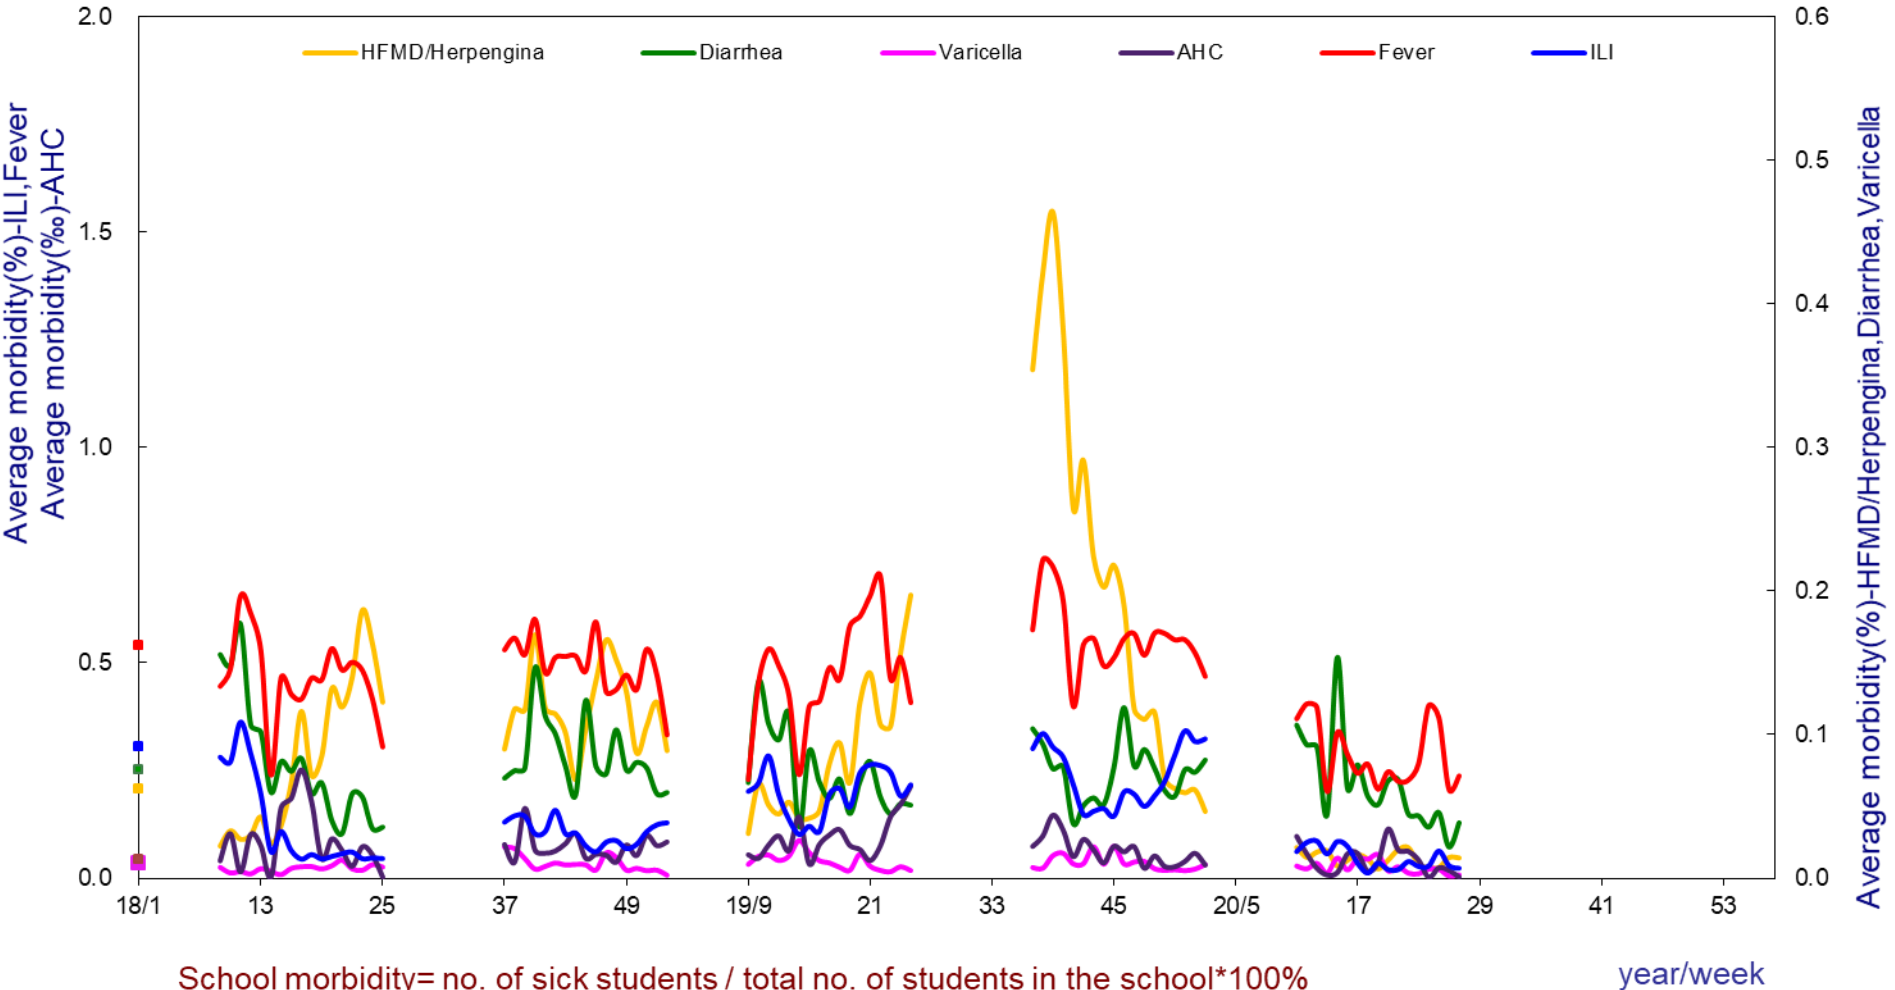

The Average Morbidity of Disease Reported by Sentinel Schools in Taiwan

School morbidity = no. of sick students / total no. of students in the school * 100%
 Average morbidity = Average of morbidities of individual schools