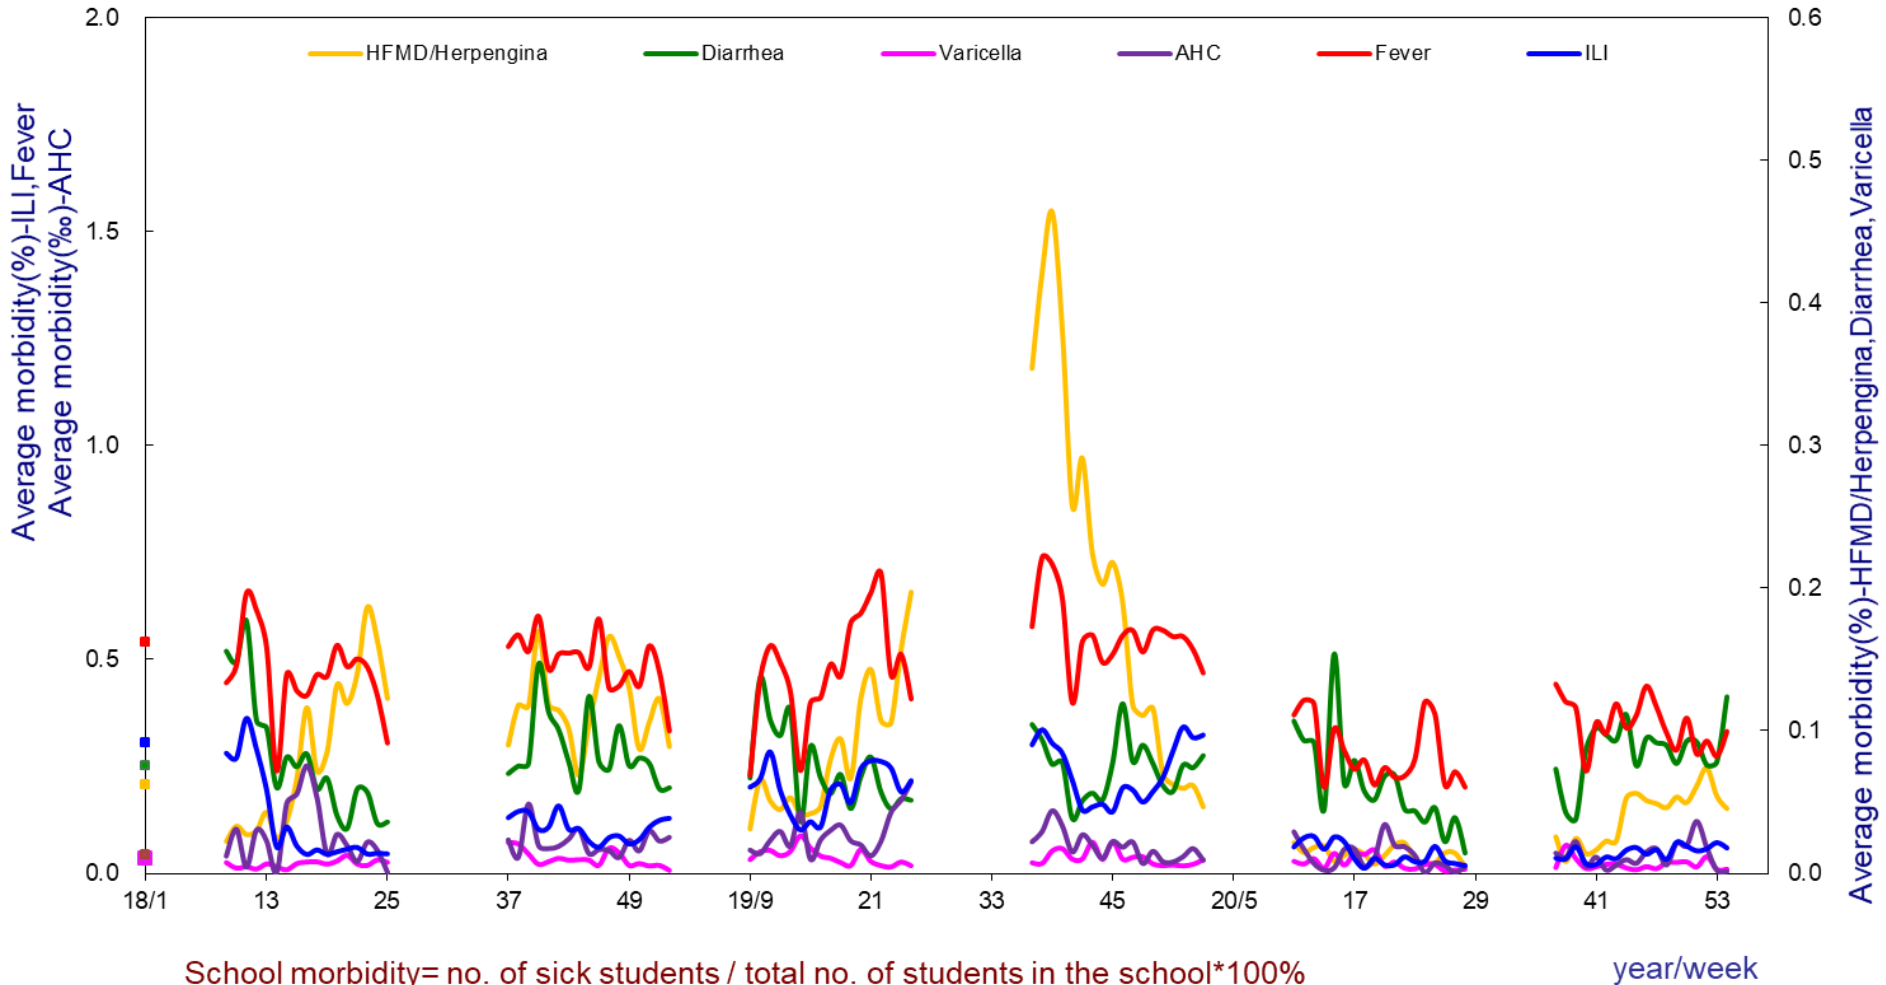

The Average Morbidity of Disease Reported by Sentinel Schools in Taiwan

School morbidity = no. of sick students / total no. of students in the school * 100%
 Average morbidity = Average of morbidities of individual schools