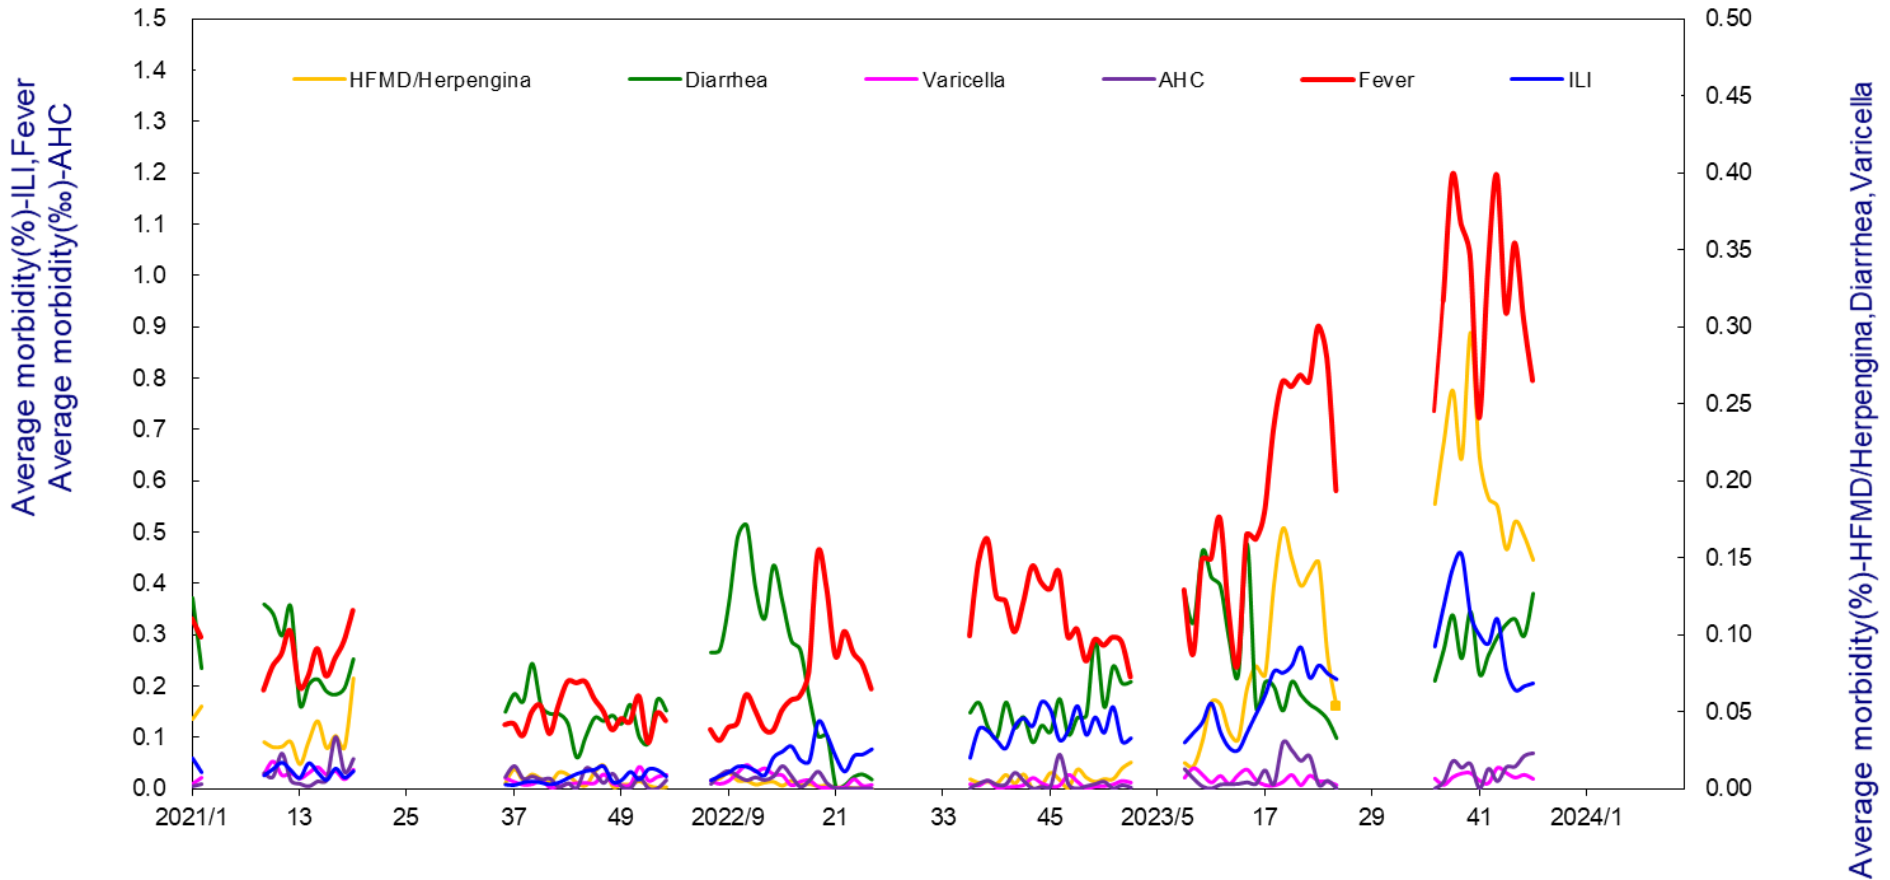

The Average Morbidity of Disease Reported by Sentinel Schools in Taiwan

School morbidity= no. of sick students / total no. of students in the school*100%
 Average morbidity= Average of morbidities of individual schools

year/week