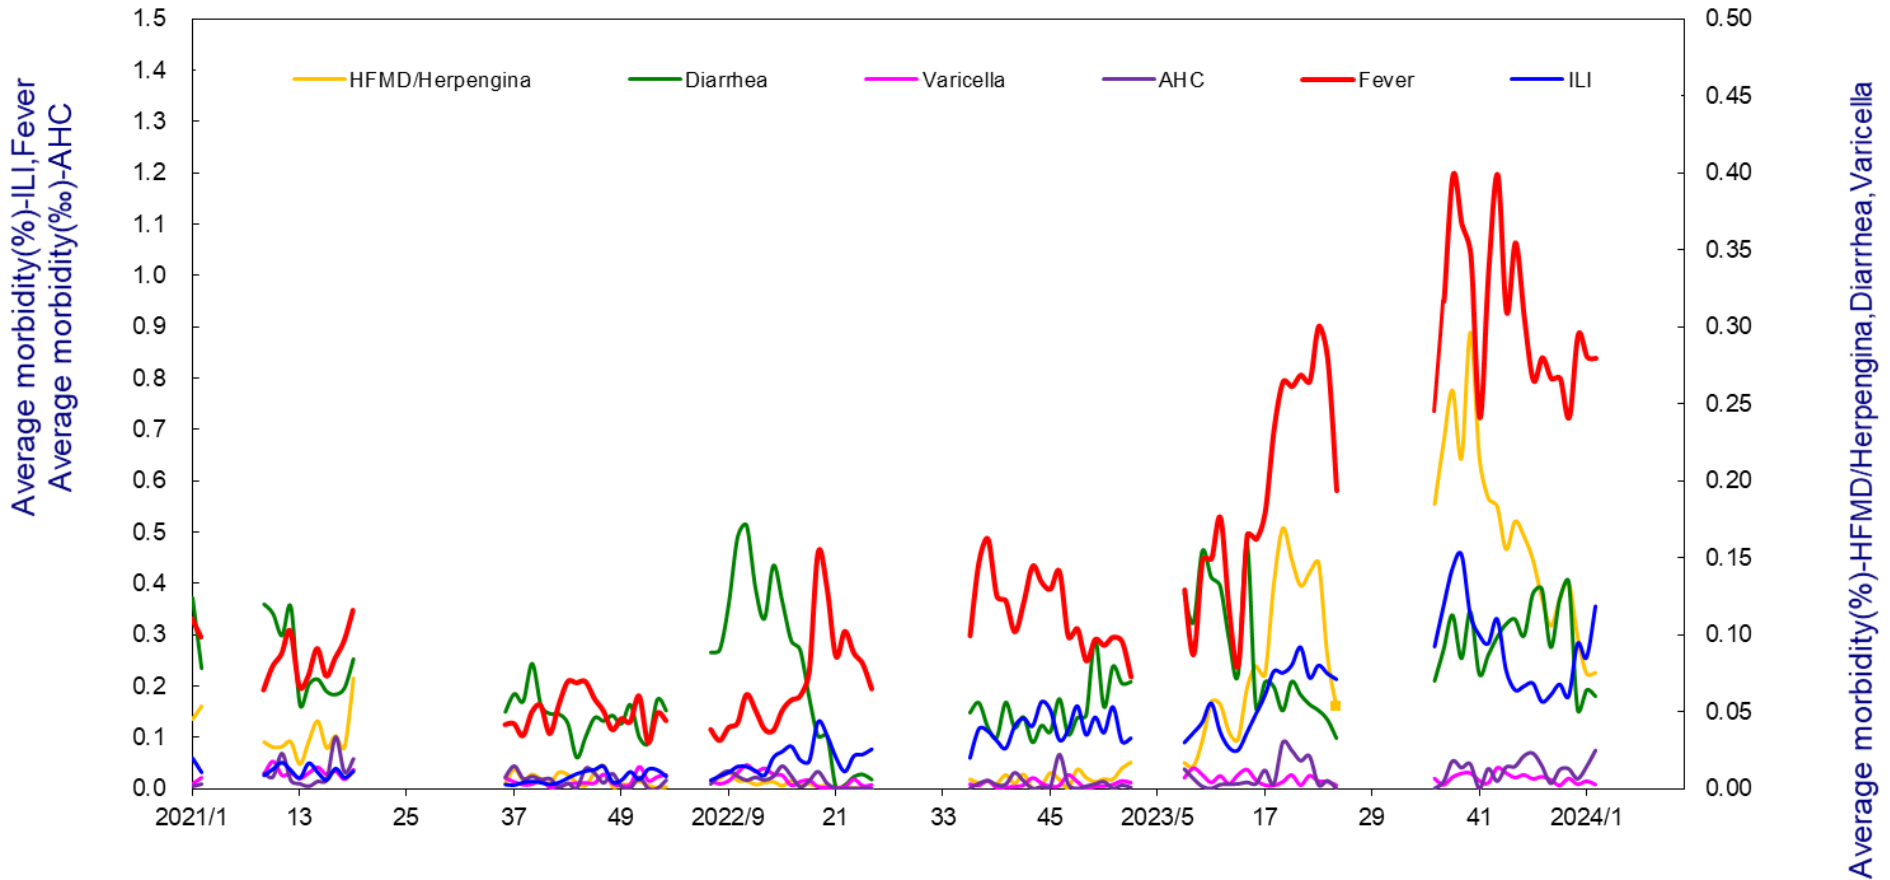

The Average Morbidity of Disease Reported by Sentinel Schools in Taiwan

School morbidity= no. of sick students / total no. of students in the school*100%
 Average morbidity= Average of morbidities of individual schools

year/week