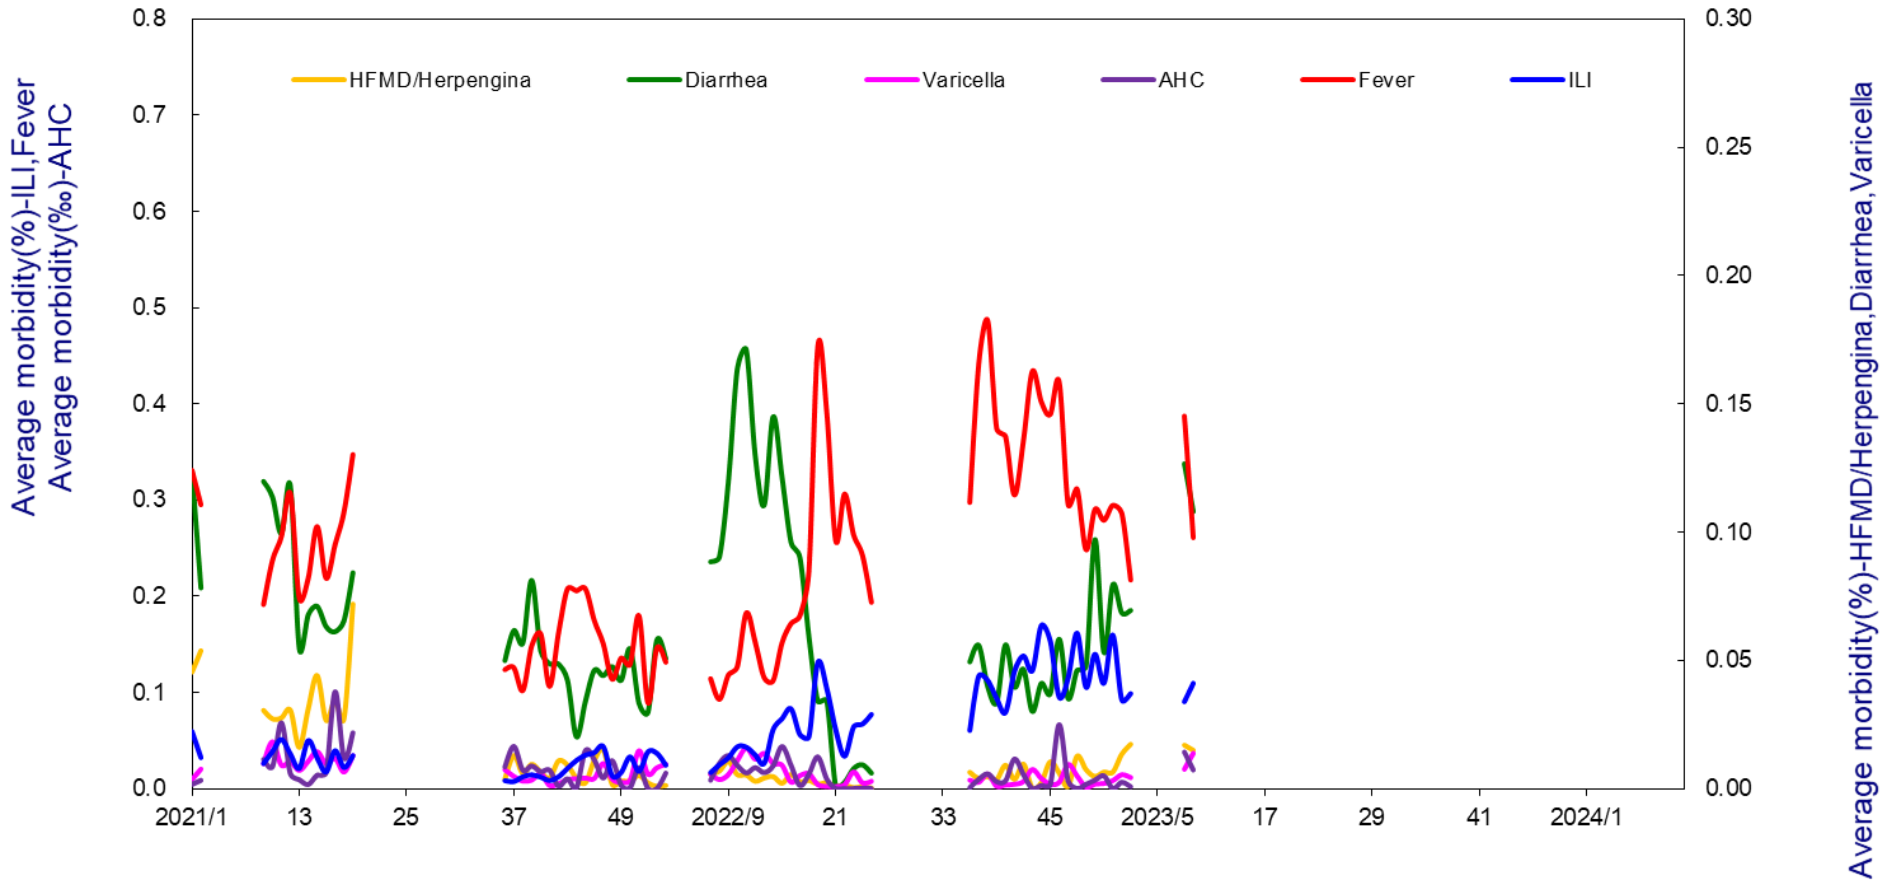

The Average Morbidity of Disease Reported by Sentinel Schools in Taiwan

School morbidity= no. of sick students / total no. of students in the school*100%
 Average morbidity= Average of morbidities of individual schools

year/week