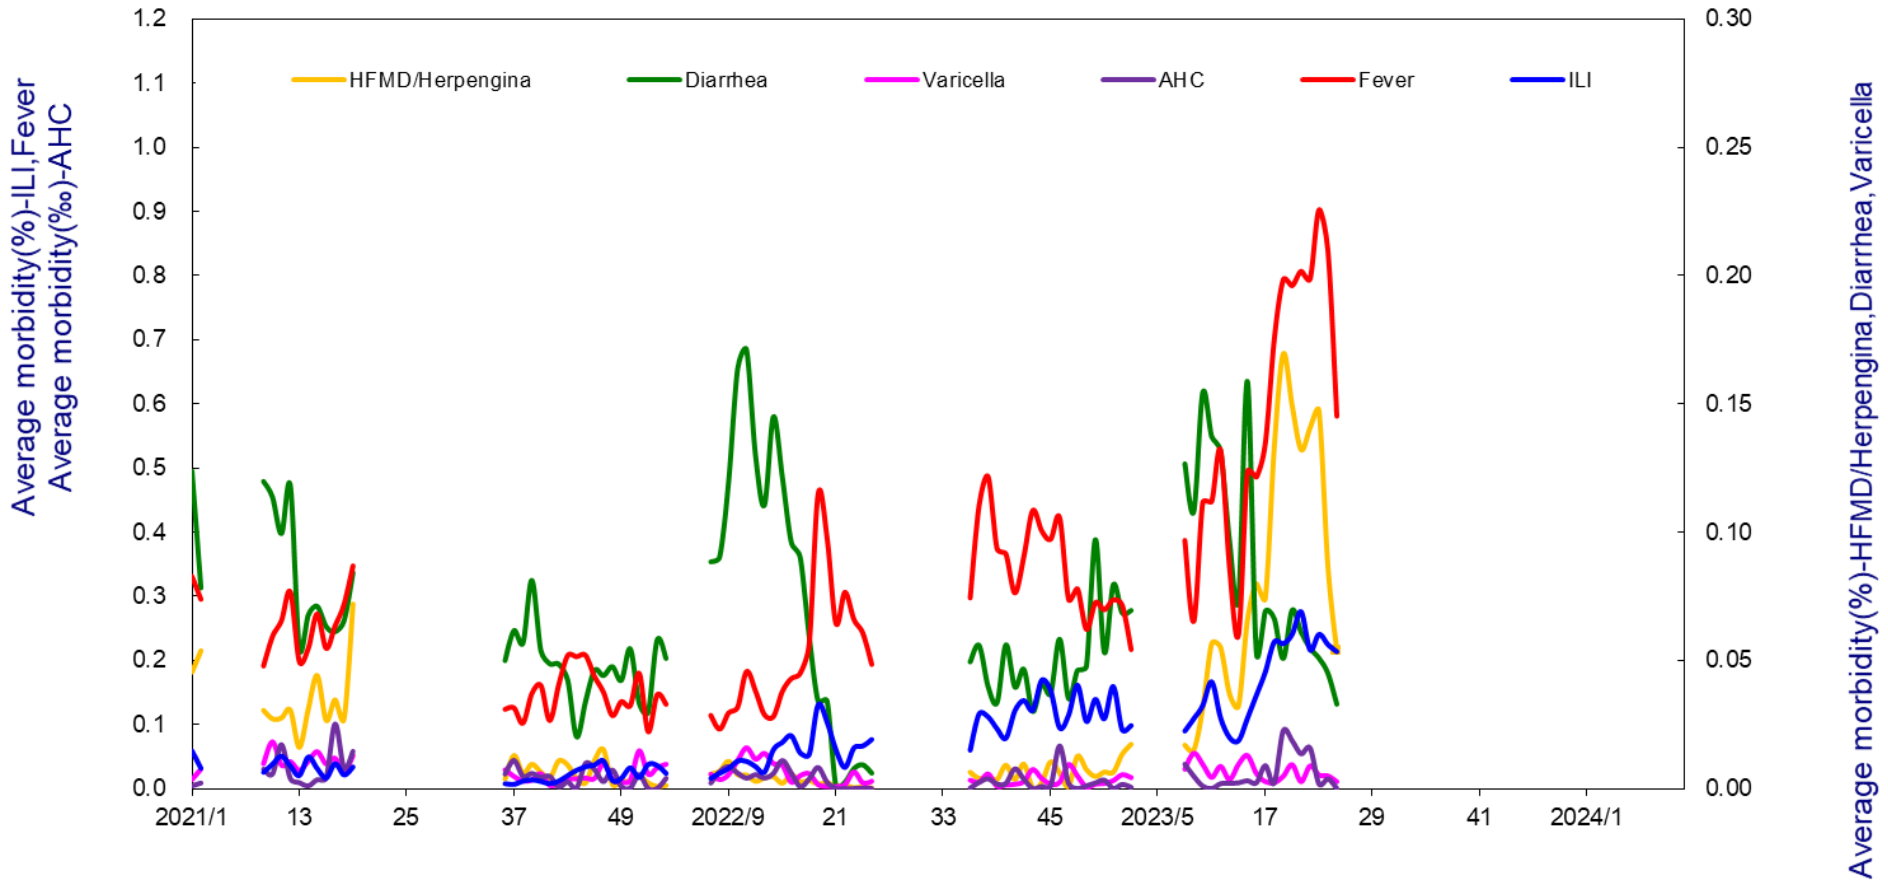

### The Average Morbidity of Disease Reported by Sentinel Schools in Taiwan

School morbidity= no. of sick students / total no. of students in the school\*100%  
 Average morbidity= Average of morbidities of individual schools

year/week