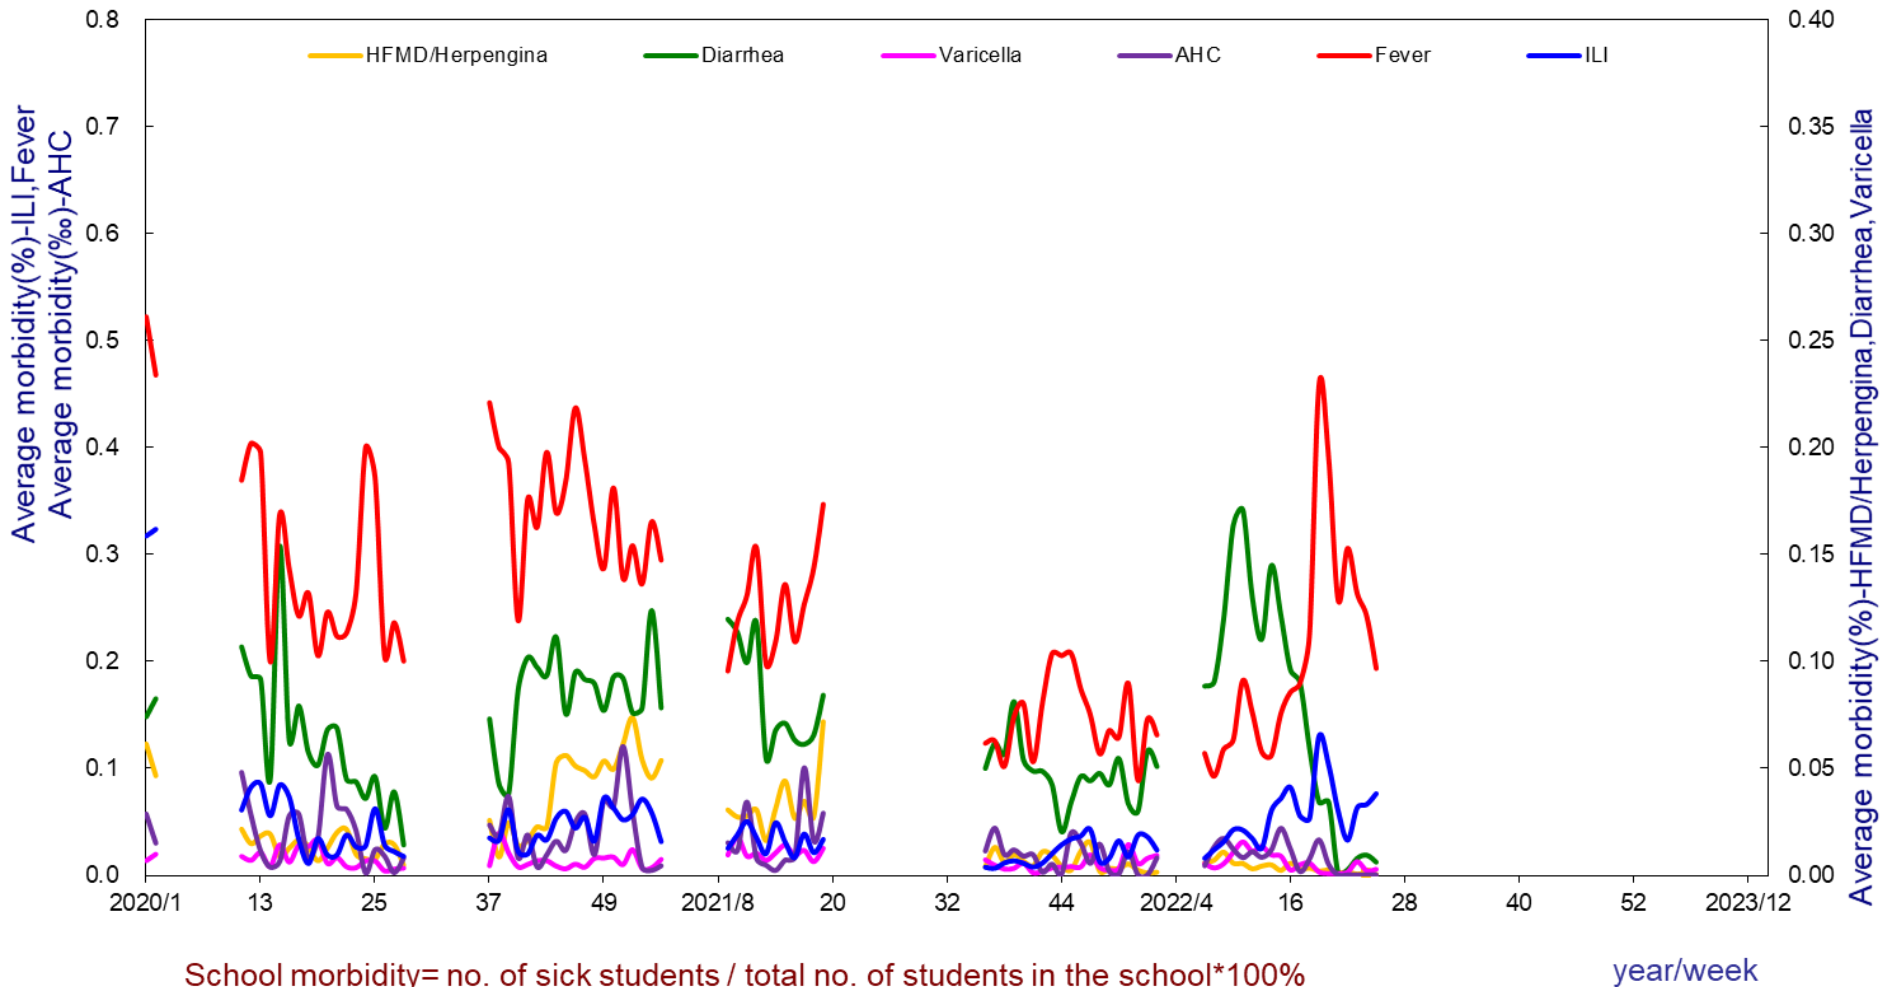

The Average Morbidity of Disease Reported by Sentinel Schools in Taiwan

School morbidity= no. of sick students / total no. of students in the school*100%

Average morbidity= Average of morbidities of individual schools