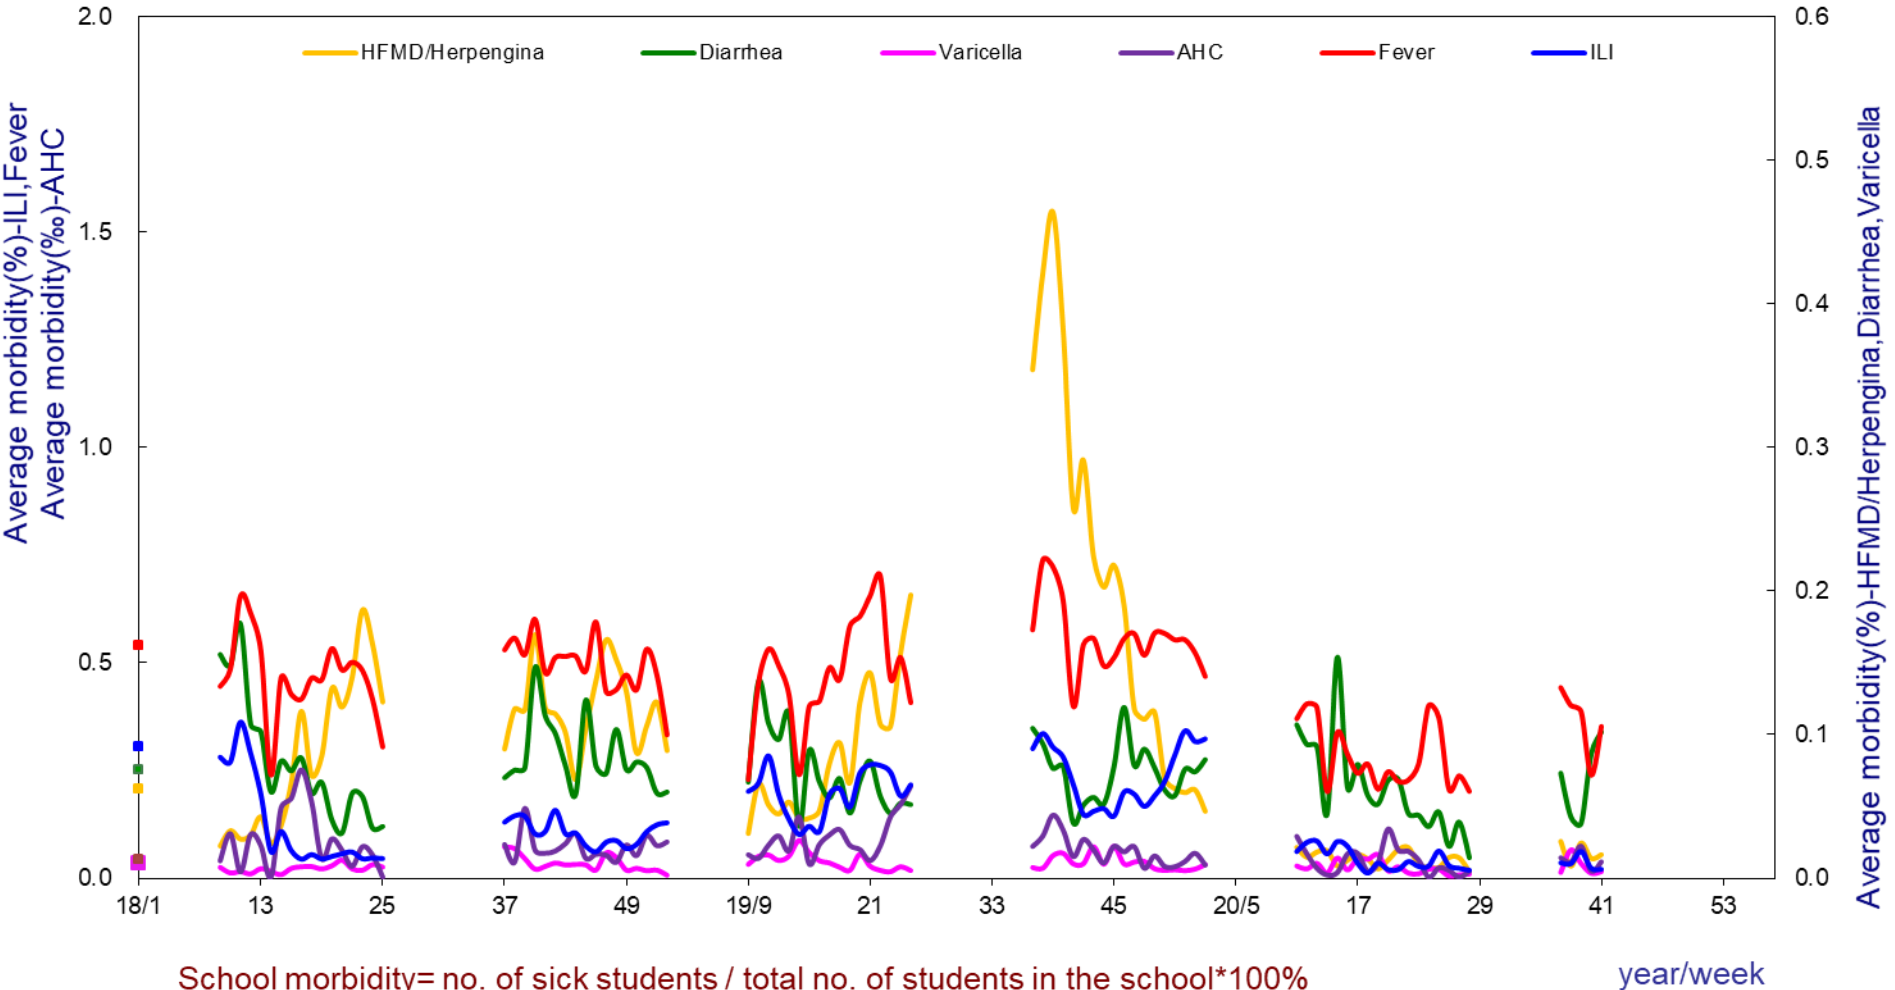

The Average Morbidity of Disease Reported by Sentinel Schools in Taiwan

School morbidity = no. of sick students / total no. of students in the school * 100%
 Average morbidity = Average of morbidities of individual schools