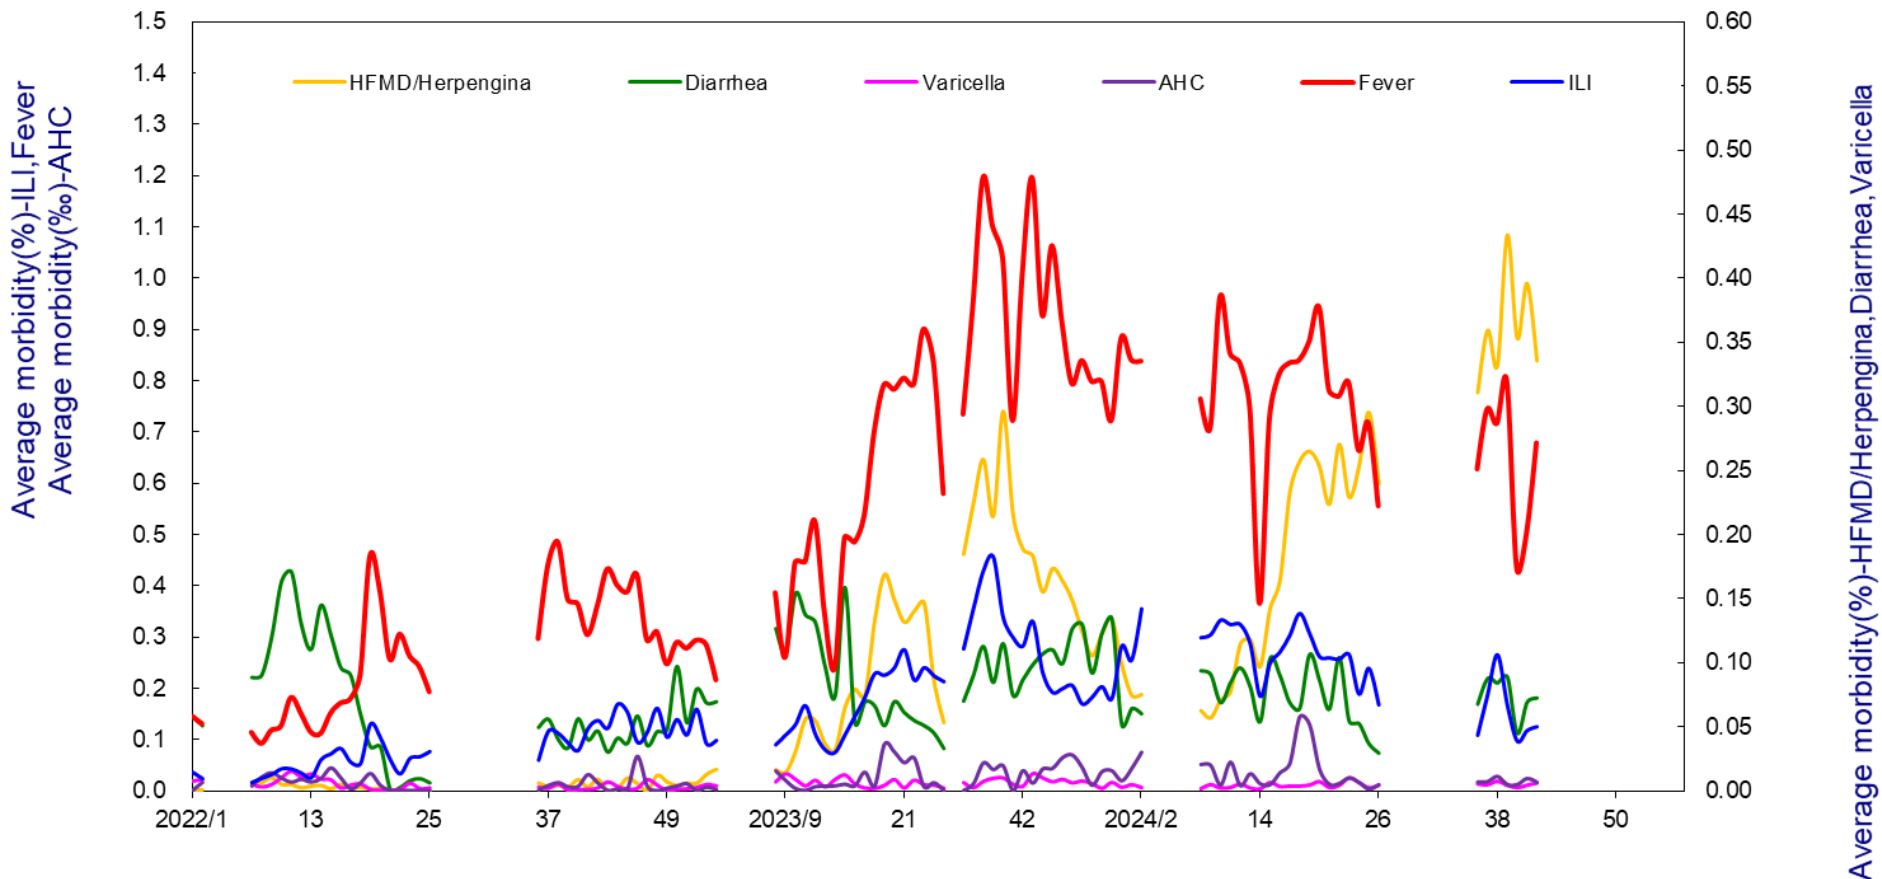

### The Average Morbidity of Disease Reported by Sentinel Schools in Taiwan

School morbidity= no. of sick students / total no. of students in the school\*100%  
 Average morbidity= Average of morbidities of individual schools

year/week