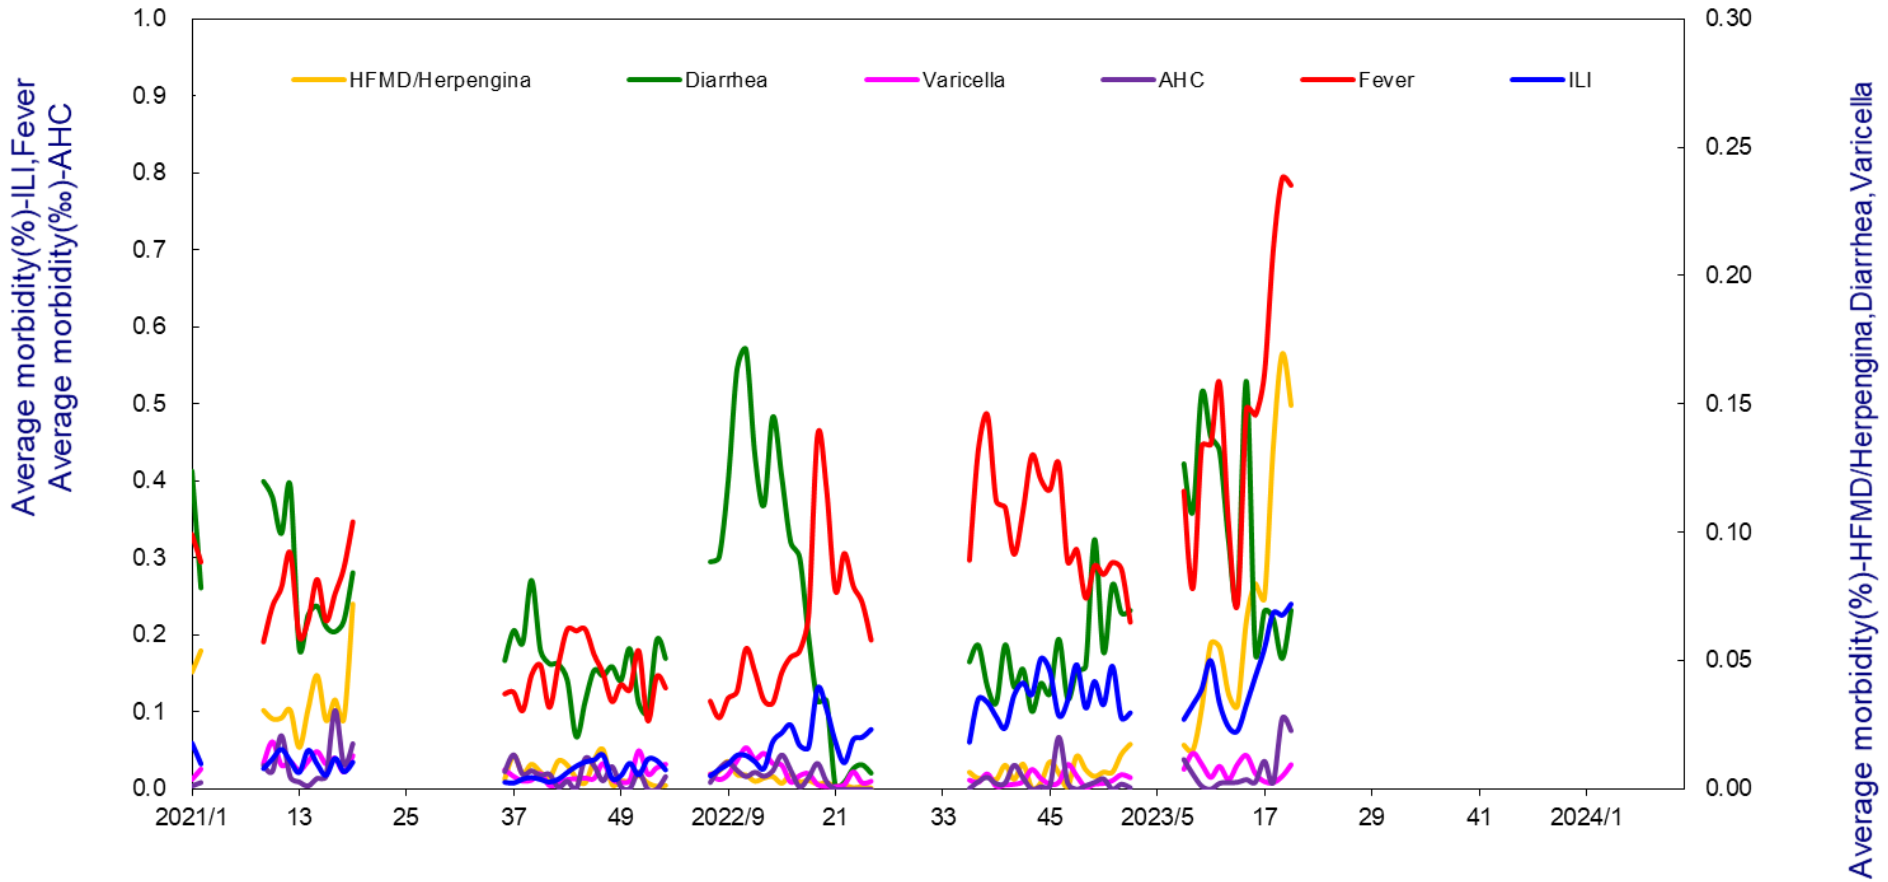

The Average Morbidity of Disease Reported by Sentinel Schools in Taiwan

School morbidity = no. of sick students / total no. of students in the school * 100%
 Average morbidity = Average of morbidities of individual schools

year/week