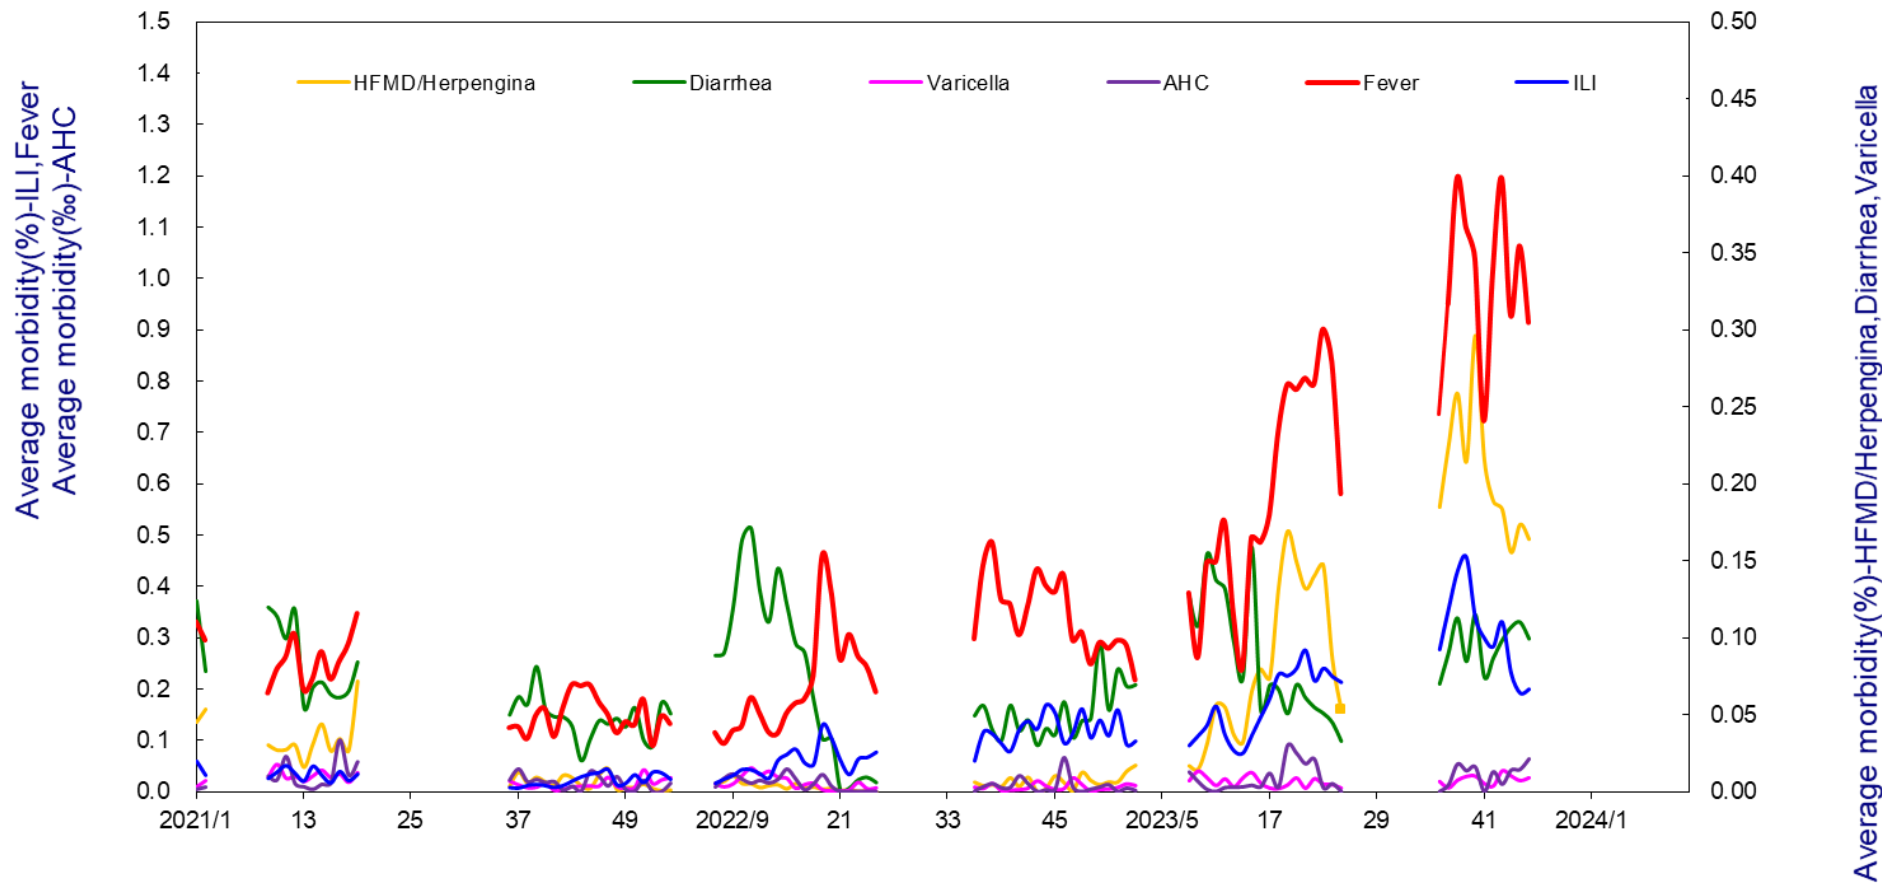

### The Average Morbidity of Disease Reported by Sentinel Schools in Taiwan

School morbidity = no. of sick students / total no. of students in the school \* 100%  
 Average morbidity = Average of morbidities of individual schools

year/week