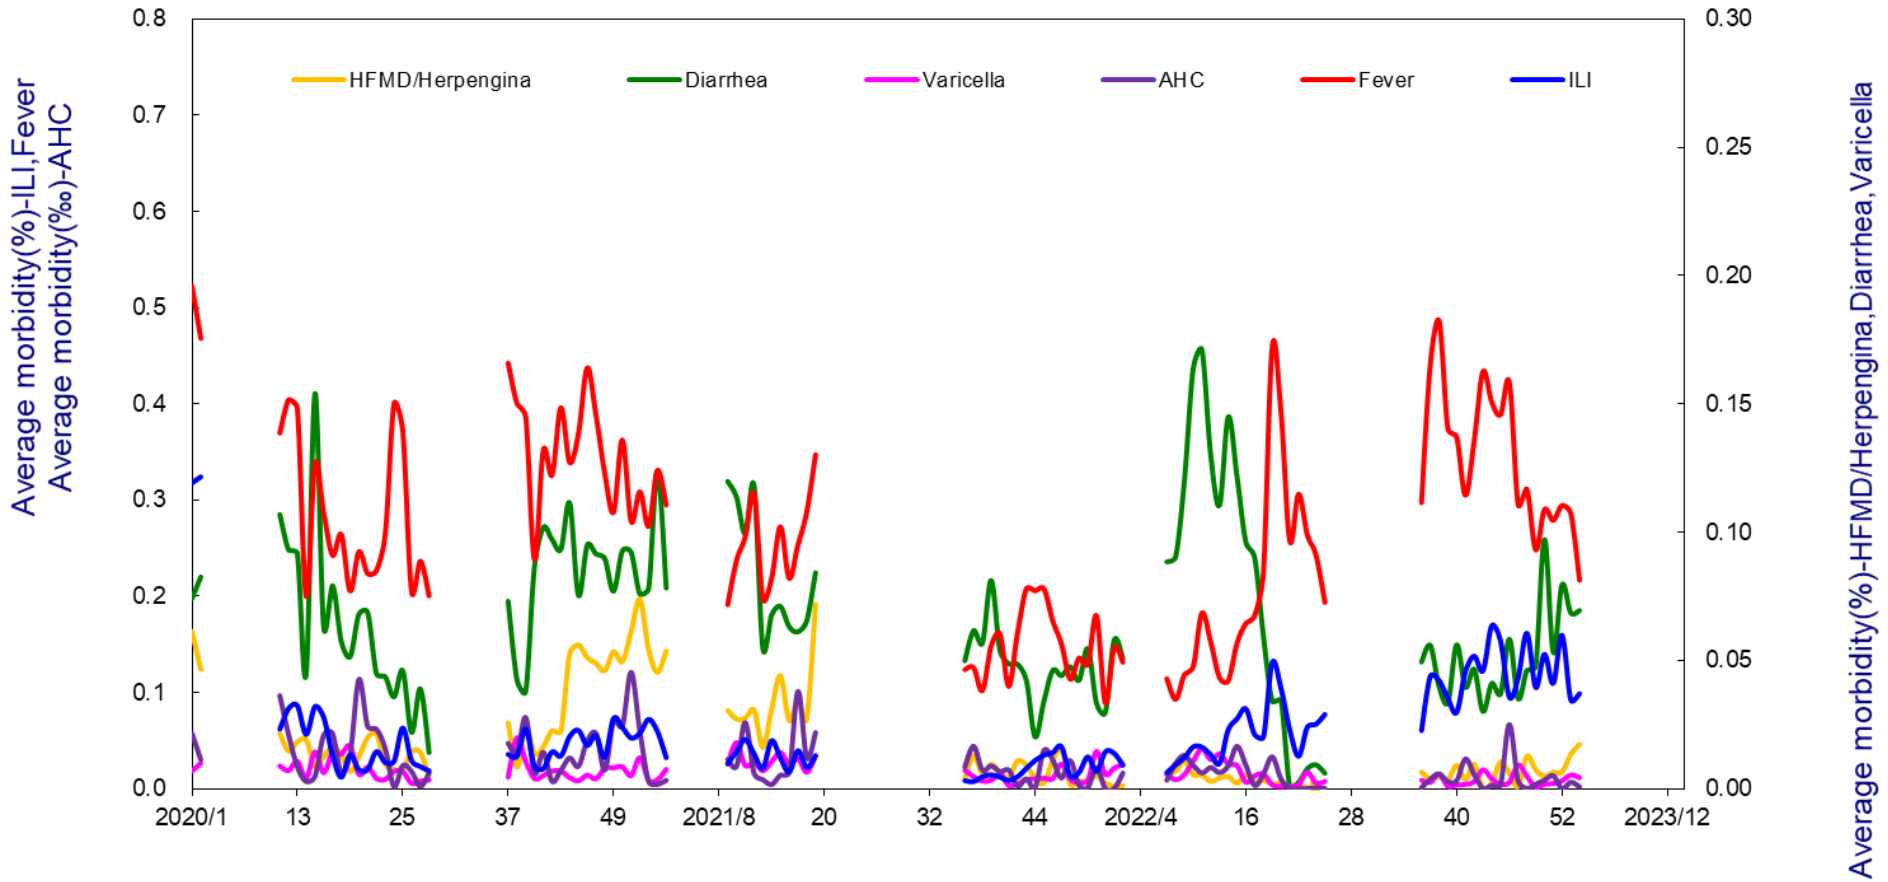

### The Average Morbidity of Disease Reported by Sentinel Schools in Taiwan

School morbidity = no. of sick students / total no. of students in the school \* 100%  
 Average morbidity = Average of morbidities of individual schools

year/week