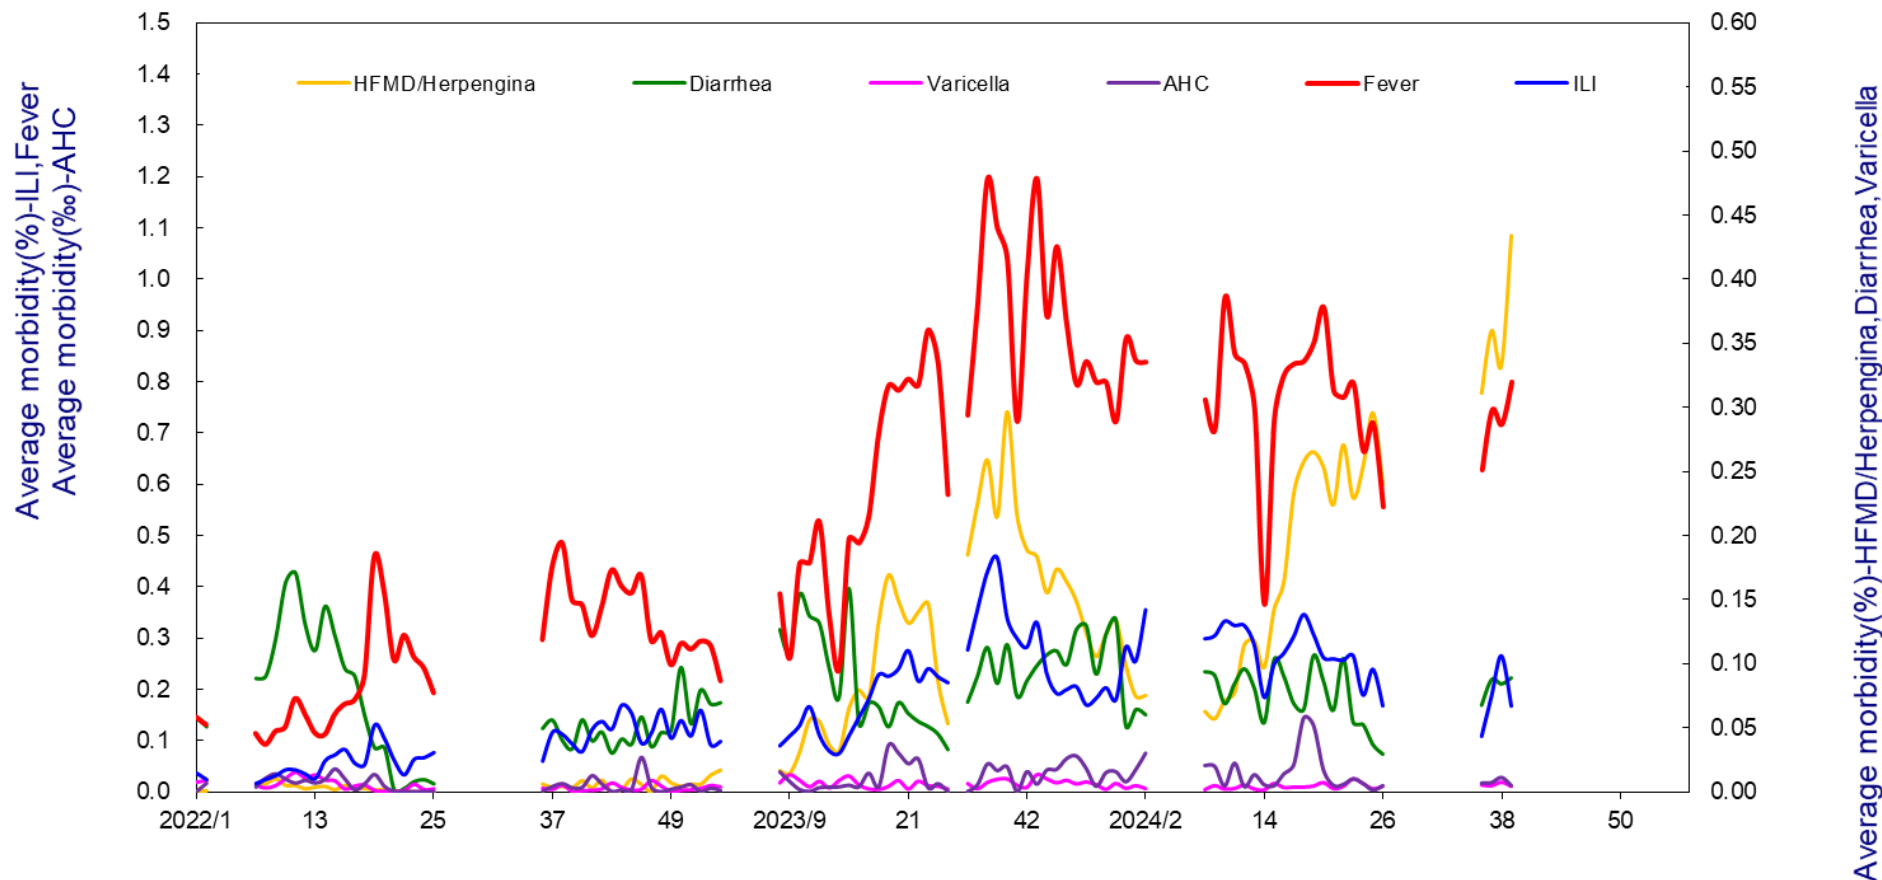

The Average Morbidity of Disease Reported by Sentinel Schools in Taiwan

School morbidity= no. of sick students / total no. of students in the school*100%
 Average morbidity= Average of morbidities of individual schools

year/week