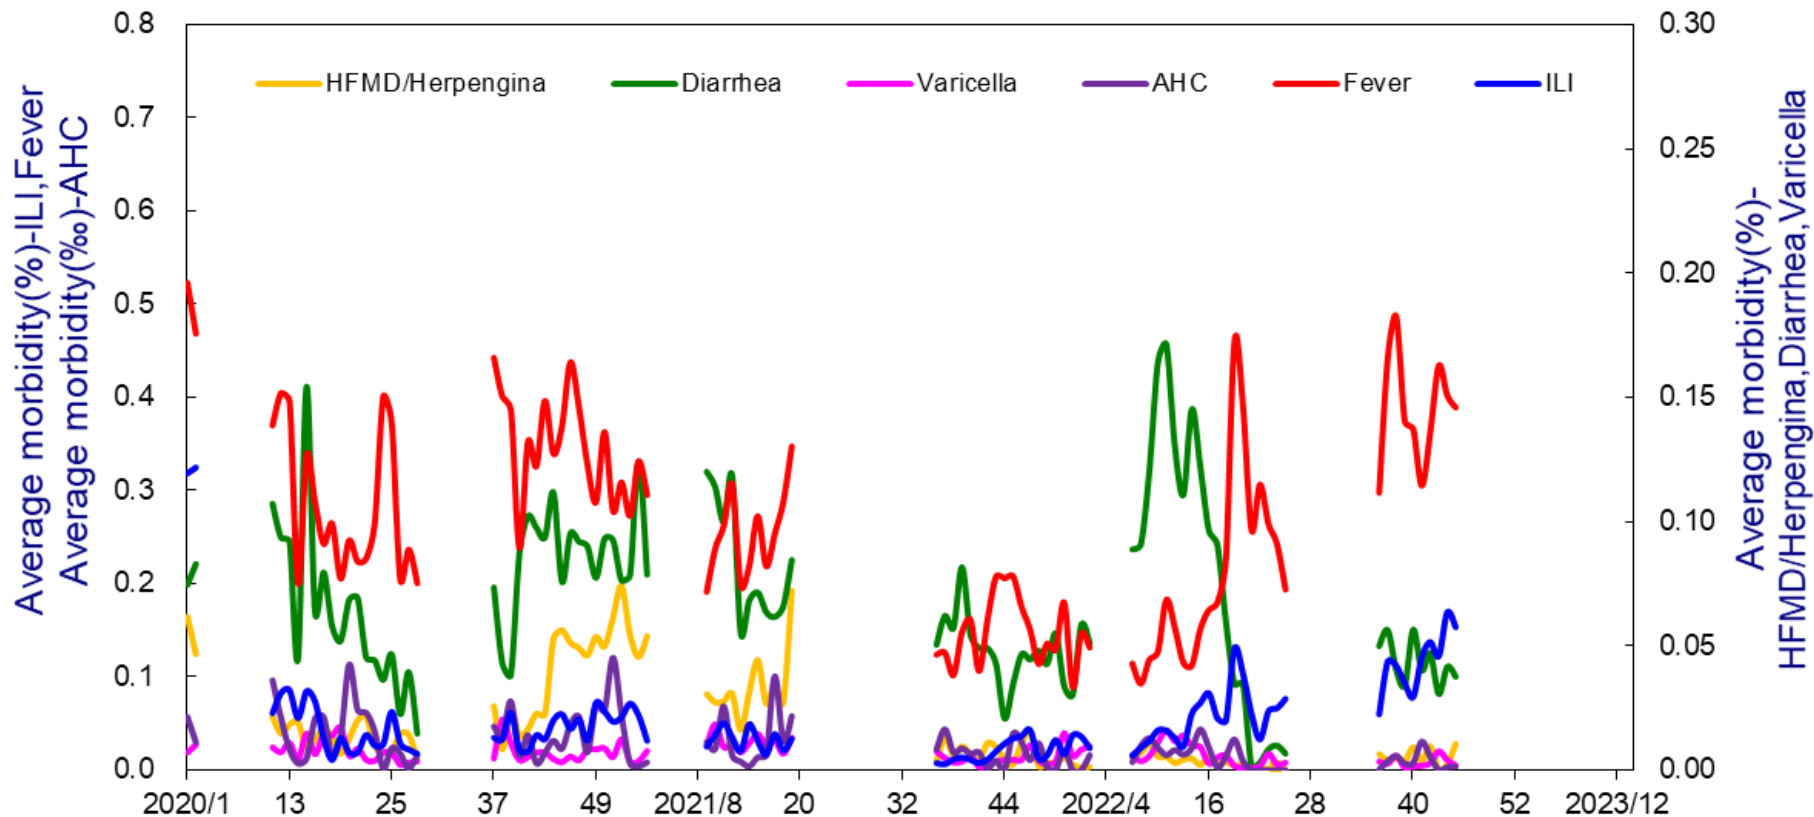

The Average Morbidity of Disease Reported by Sentinel Schools in

School morbidity= no. of sick students / total no. of students in the

year/week