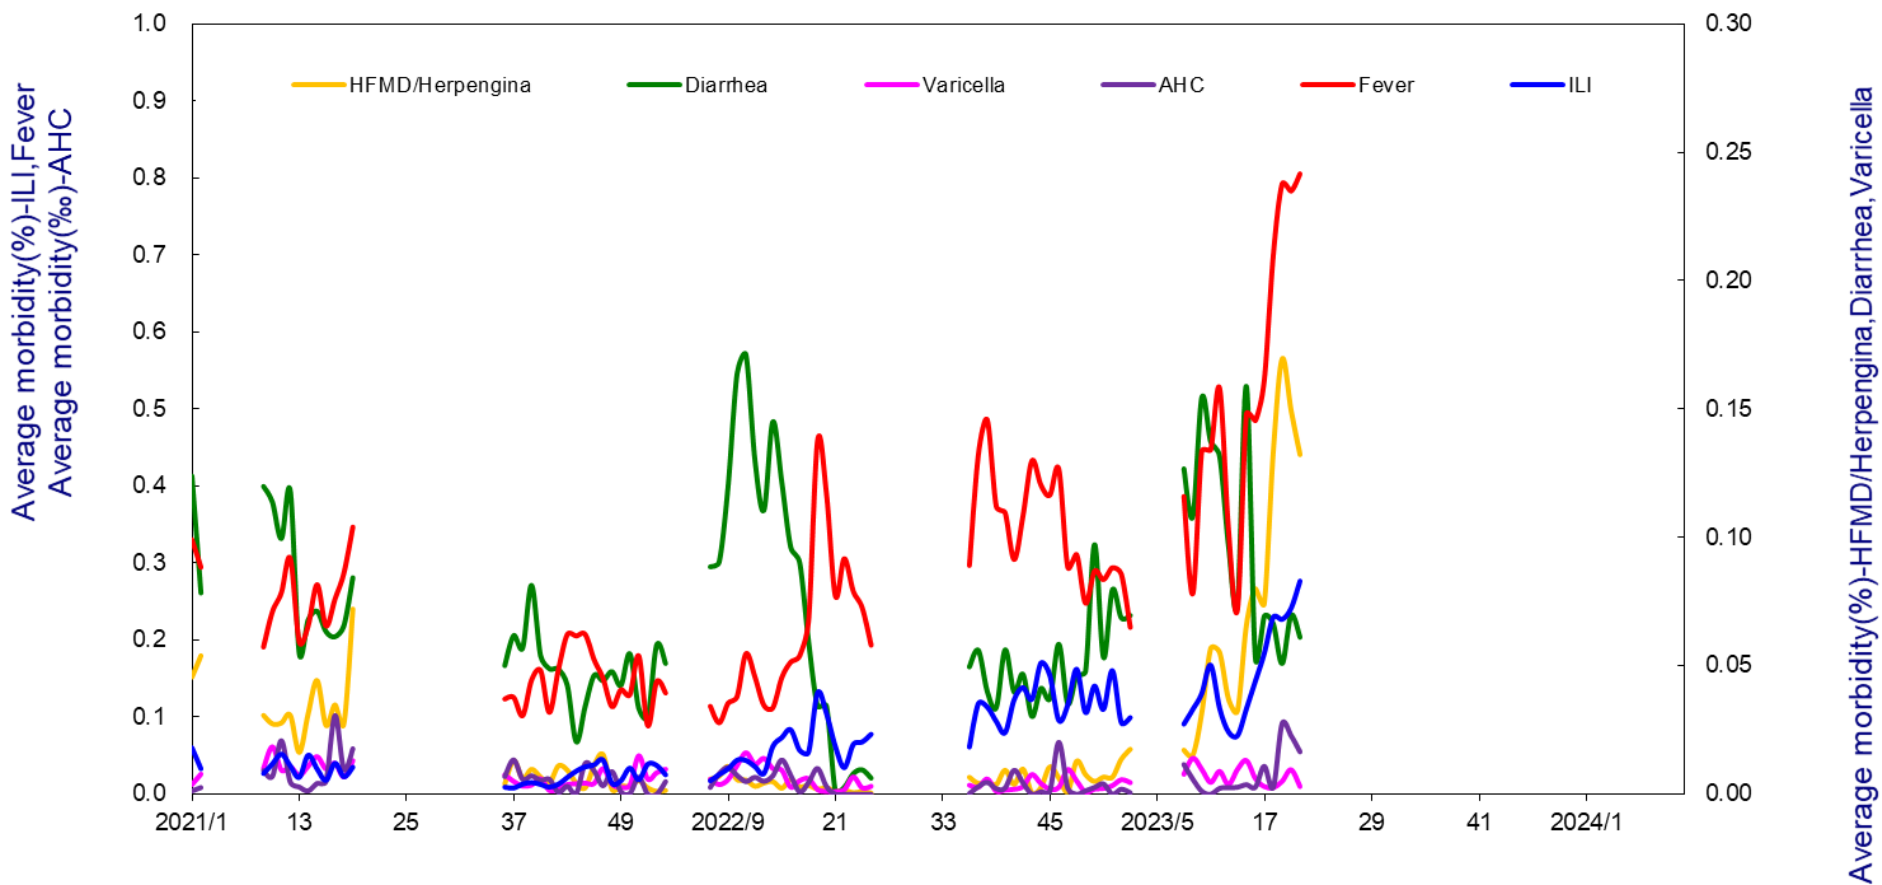

### The Average Morbidity of Disease Reported by Sentinel Schools in Taiwan

School morbidity = no. of sick students / total no. of students in the school \* 100%  
 Average morbidity = Average of morbidities of individual schools

year/week